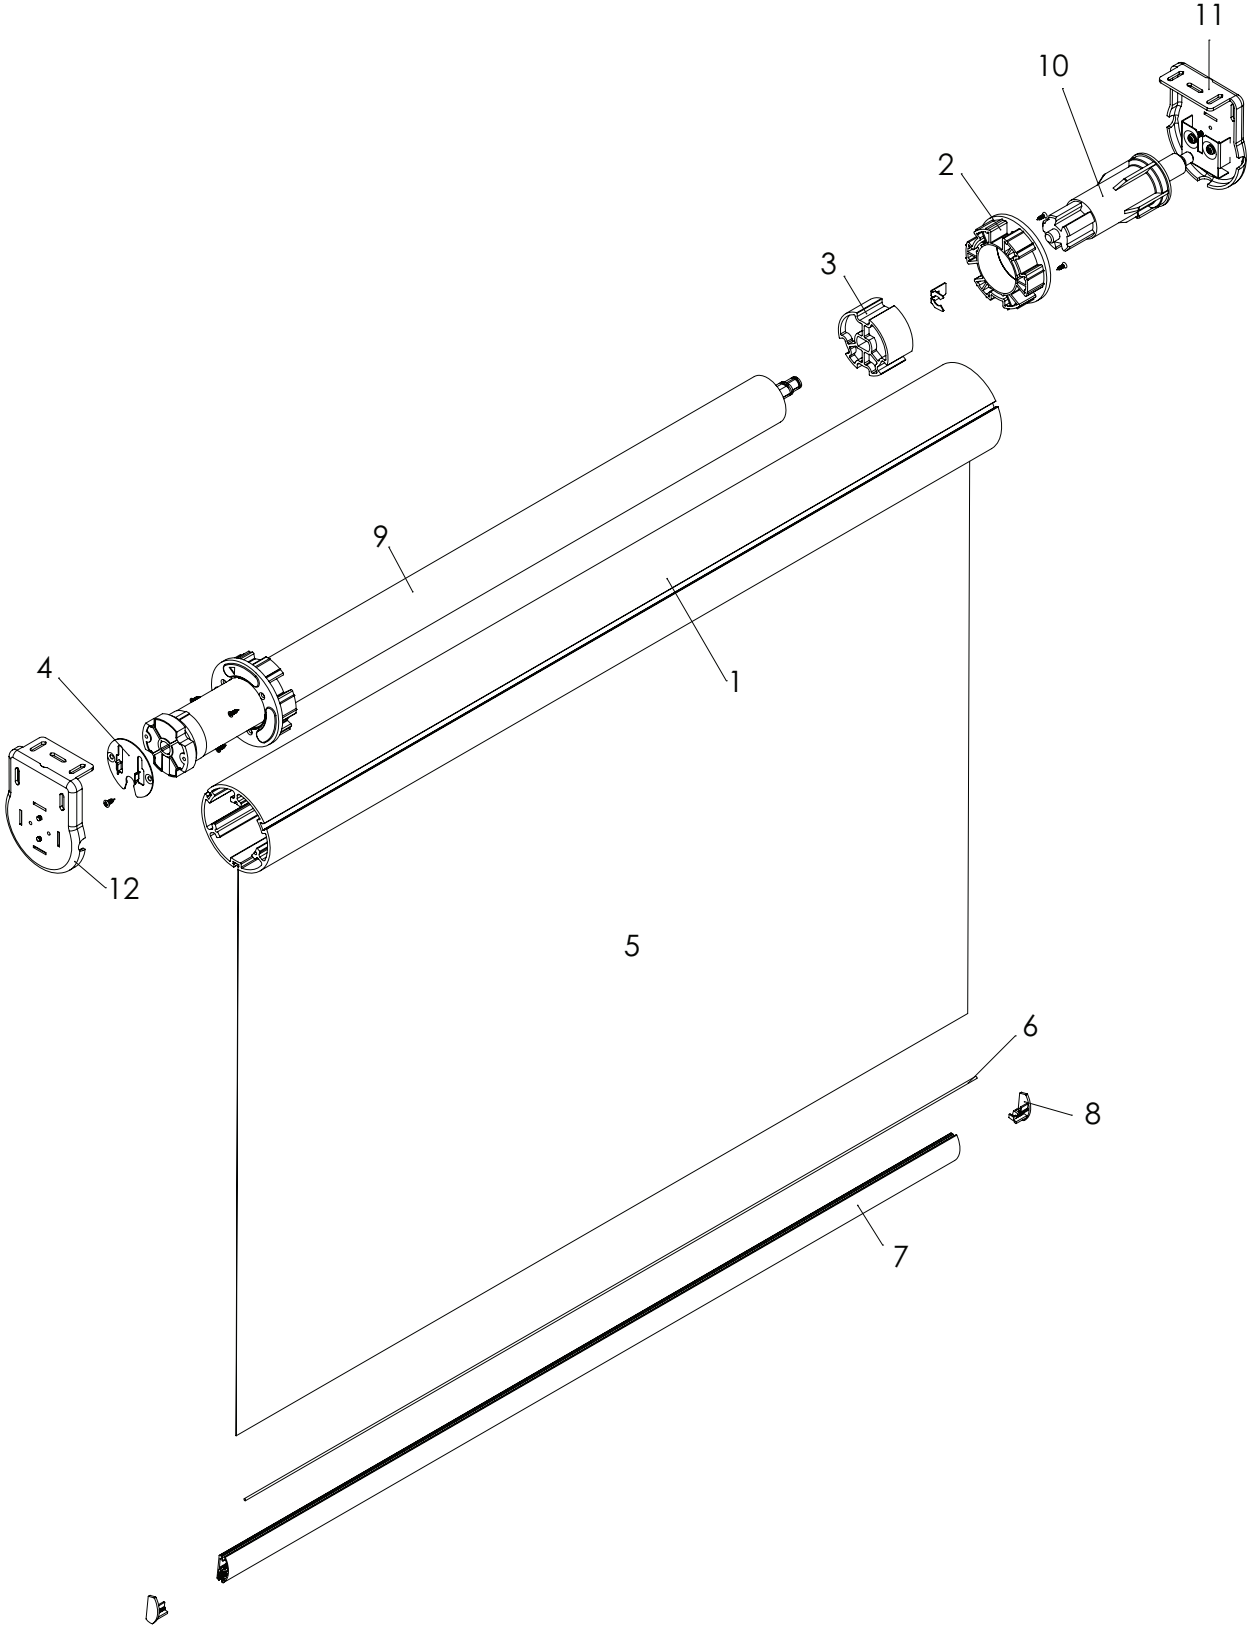

PRODUCT COMPONENTS – BLISS HARDWIRE, OPEN ROLL WITH 3-1/4" TUBE