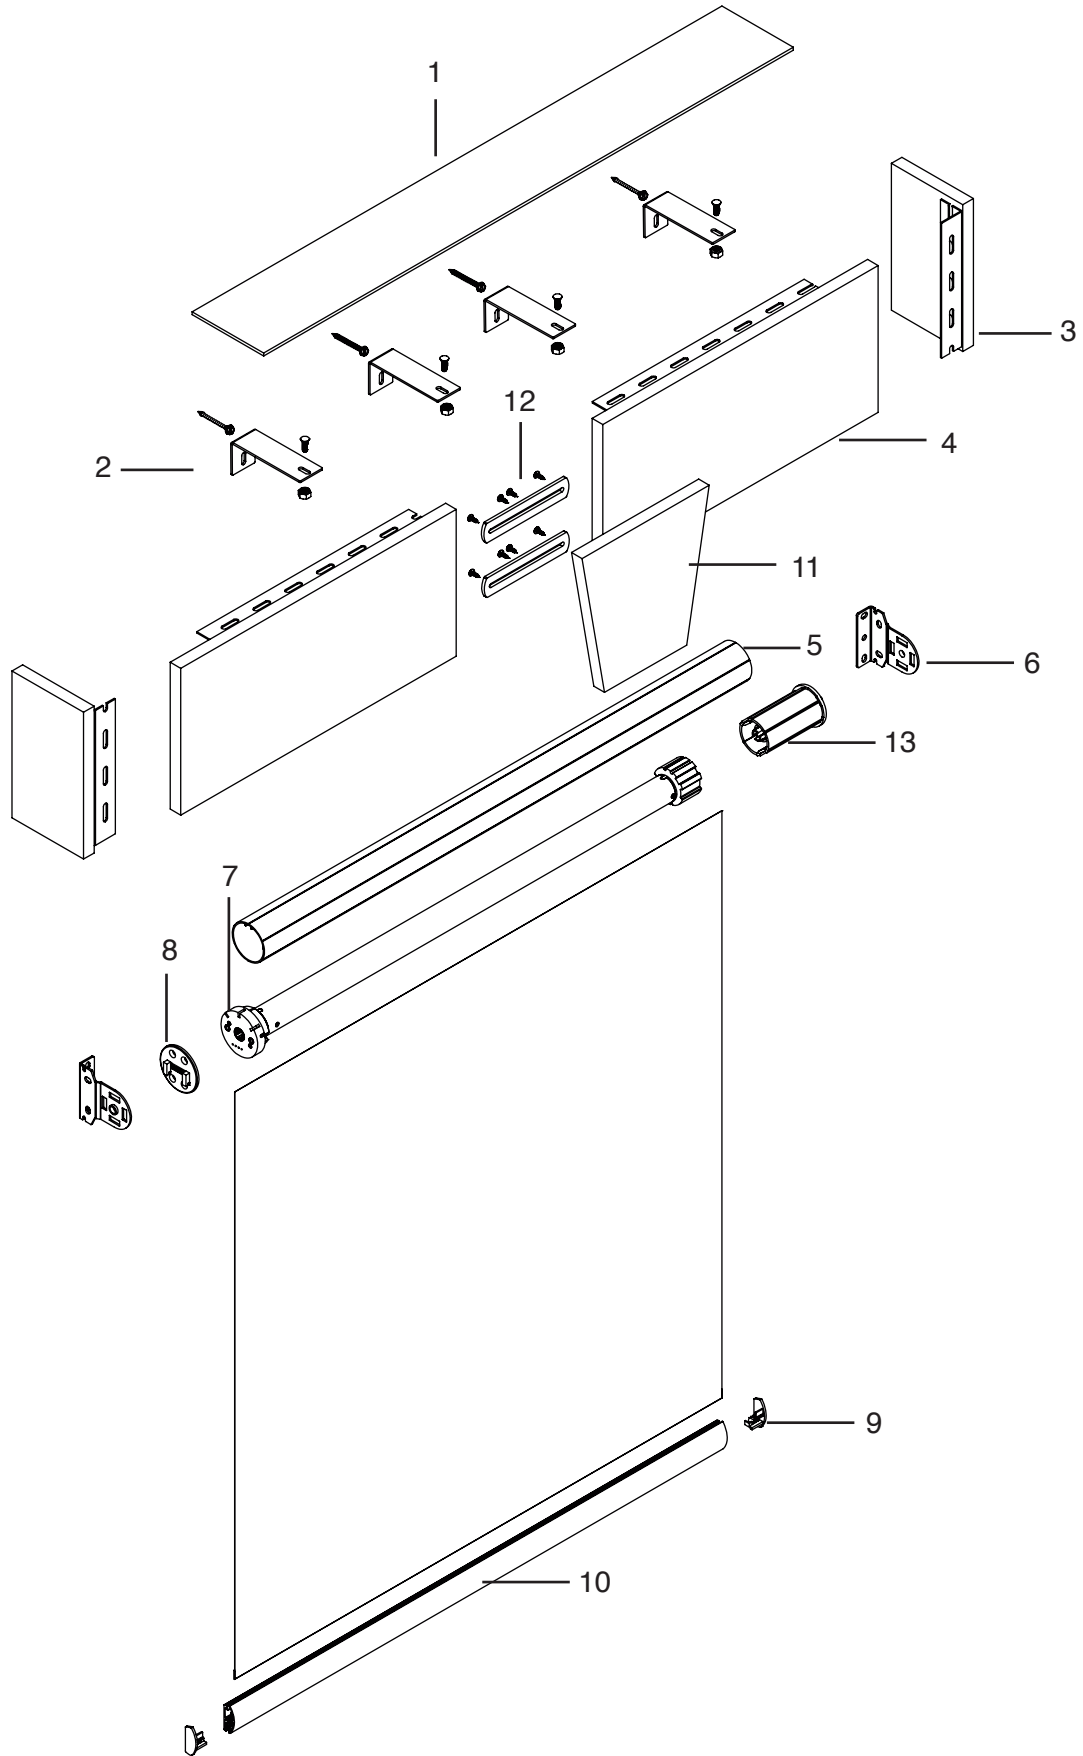

PRODUCT COMPONENTS – SOMFY WITH FABRIC CORNICE