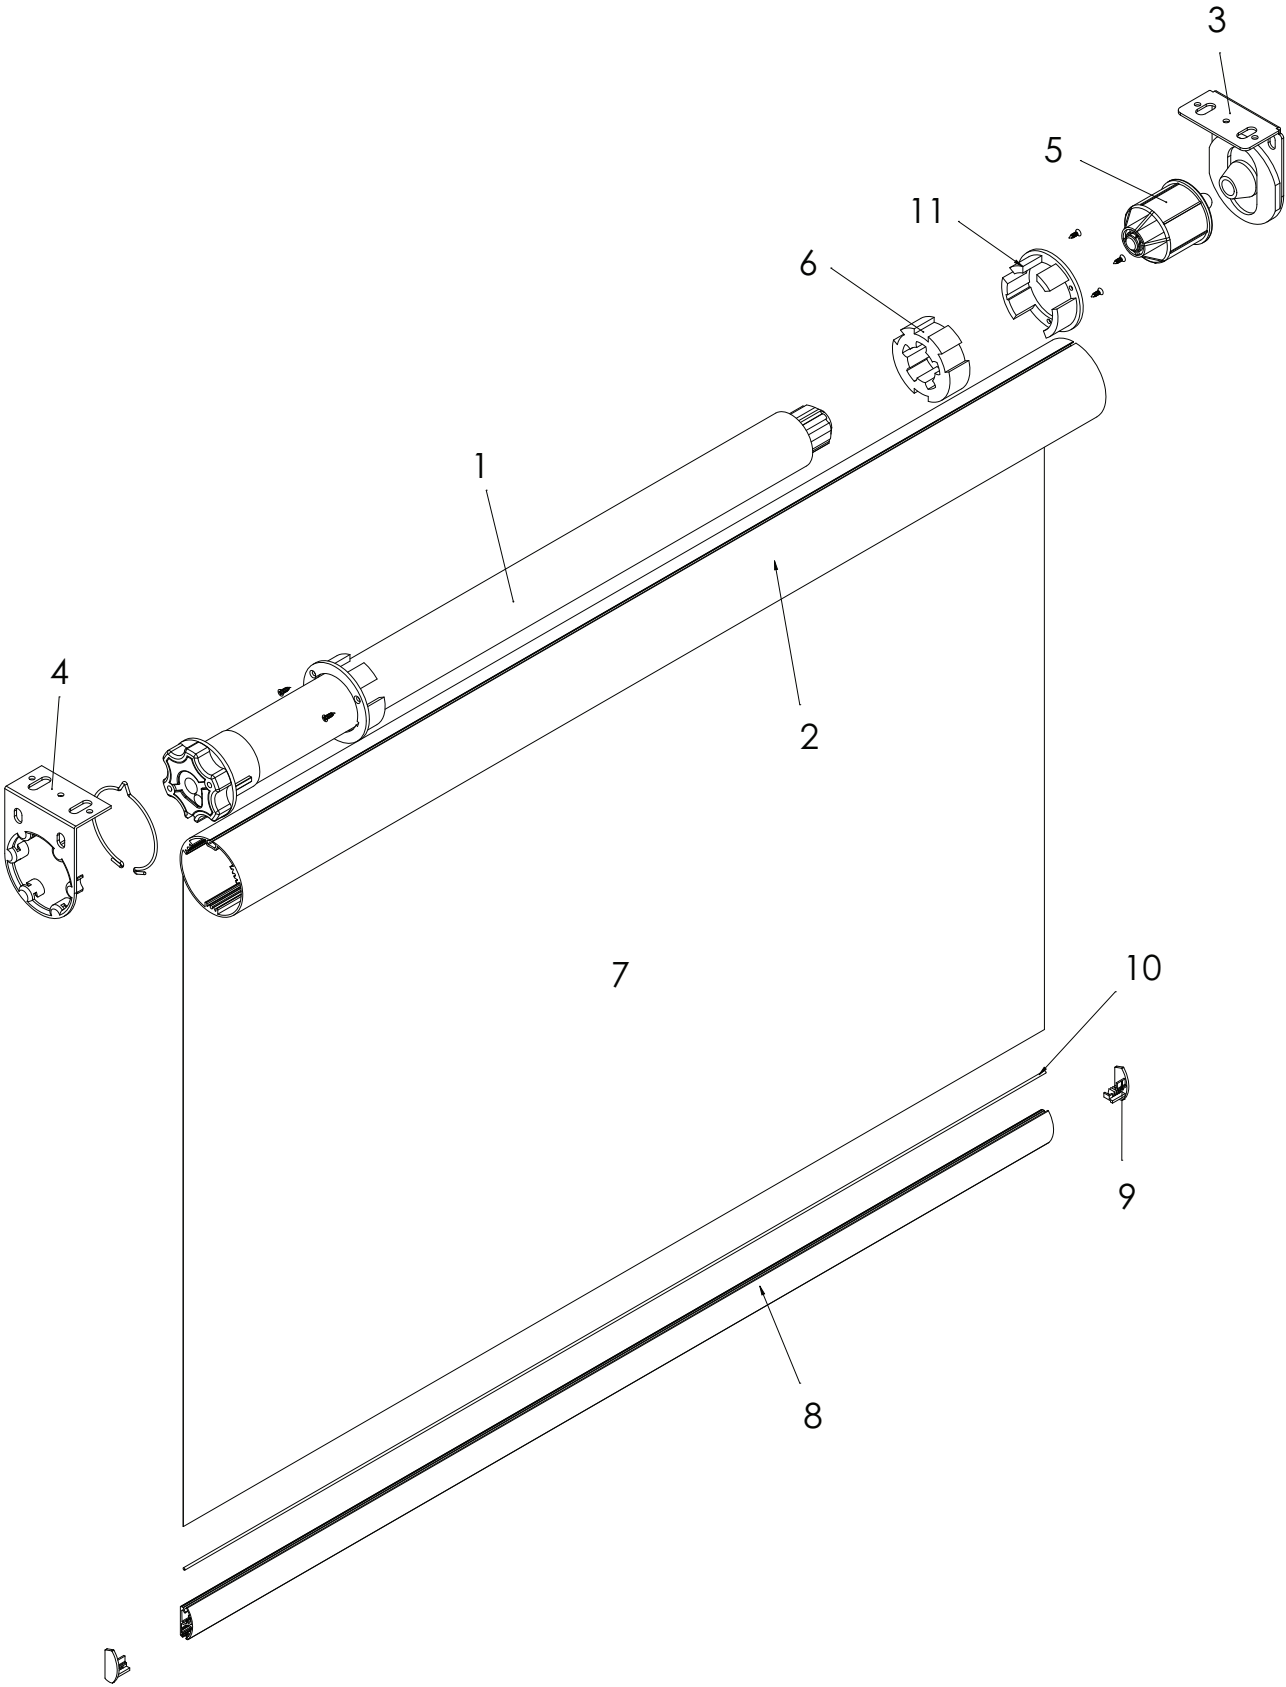

PRODUCT COMPONENTS – SOMFY HARDWIRE, OPEN ROLL WITH 2-1/2" TUBE