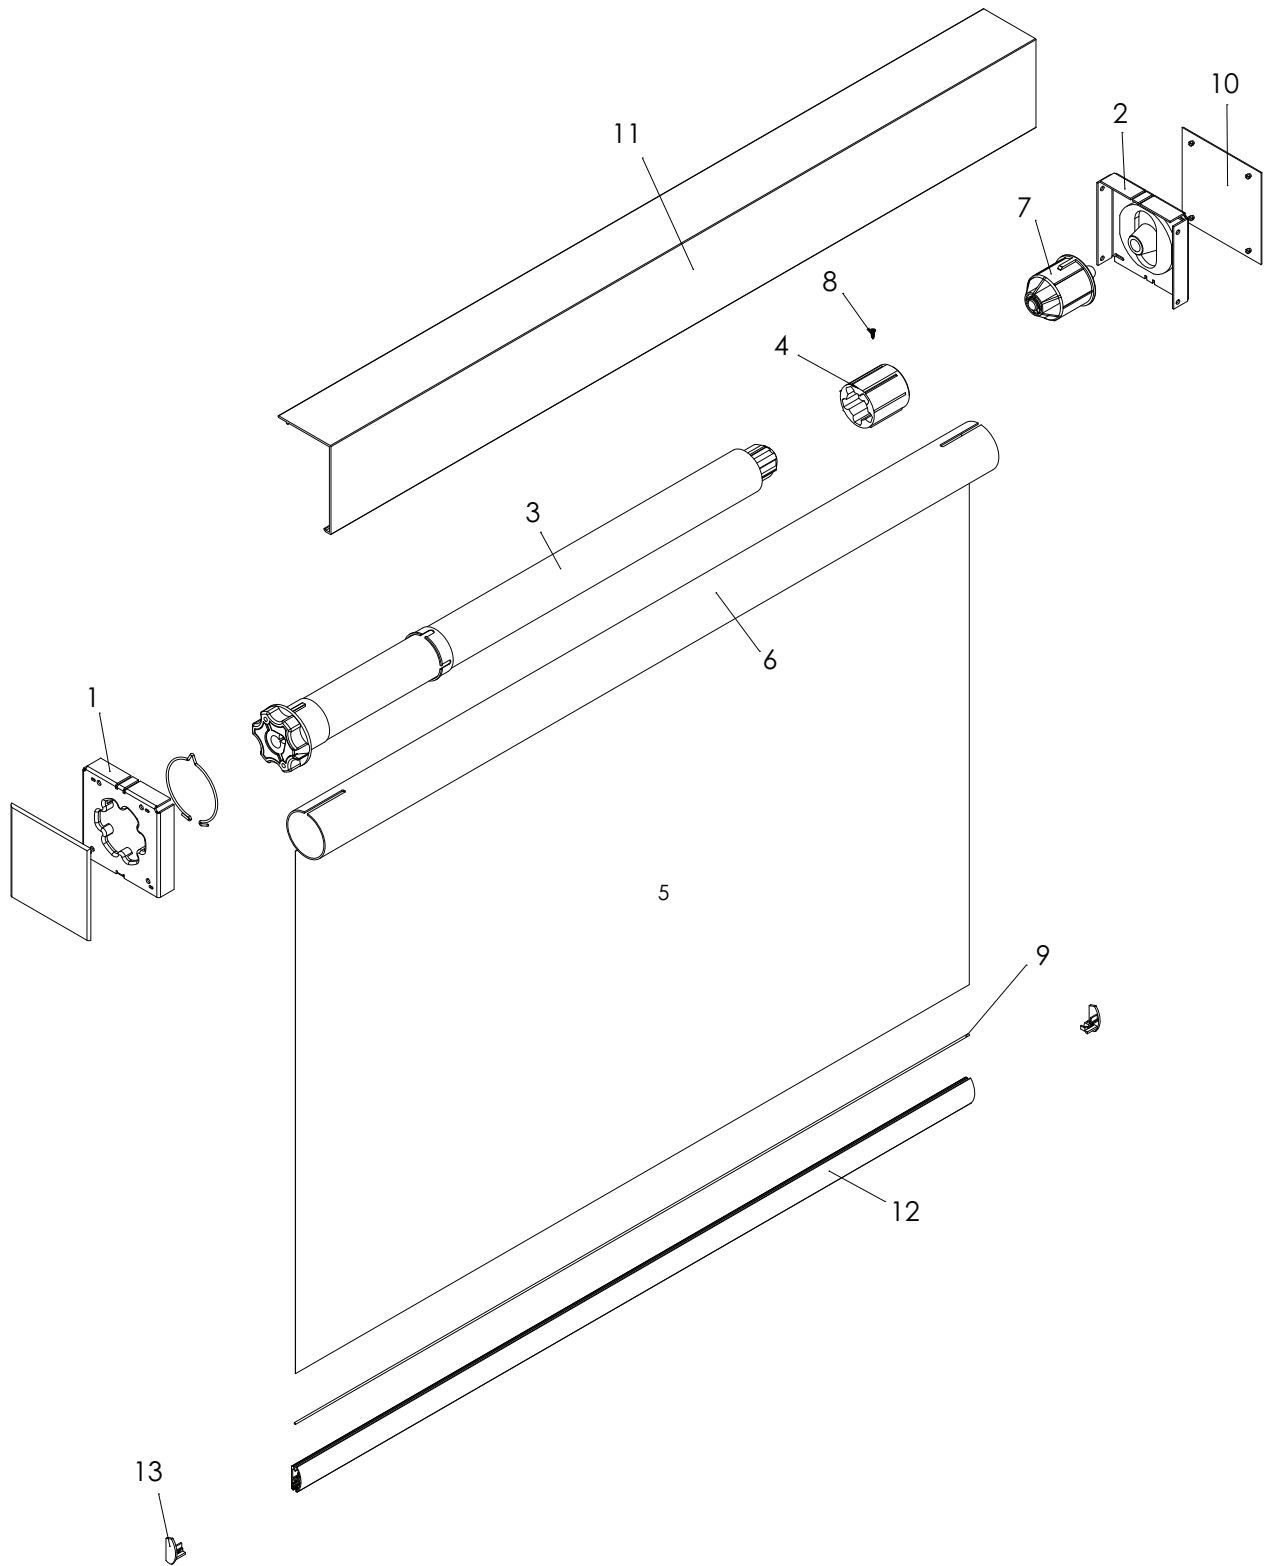

PRODUCT COMPONENTS – SOMFY HARDWIRE WITH 4" FASCIA