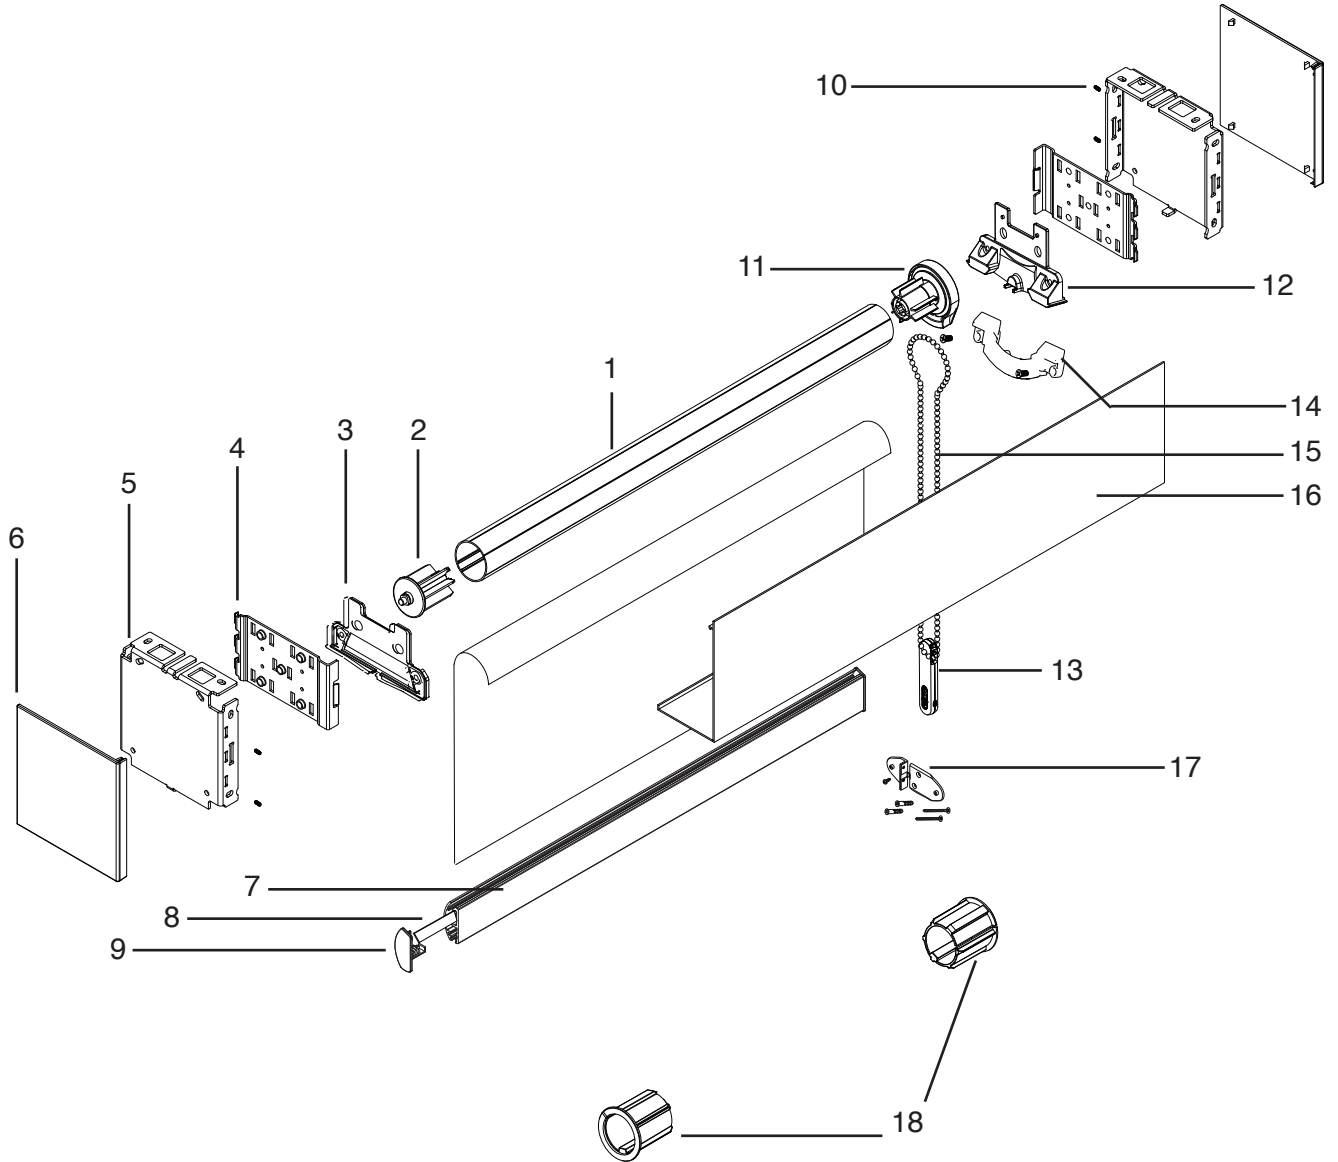

CONTINUOUS LOOP CONTROL WITH 5" FASCIA