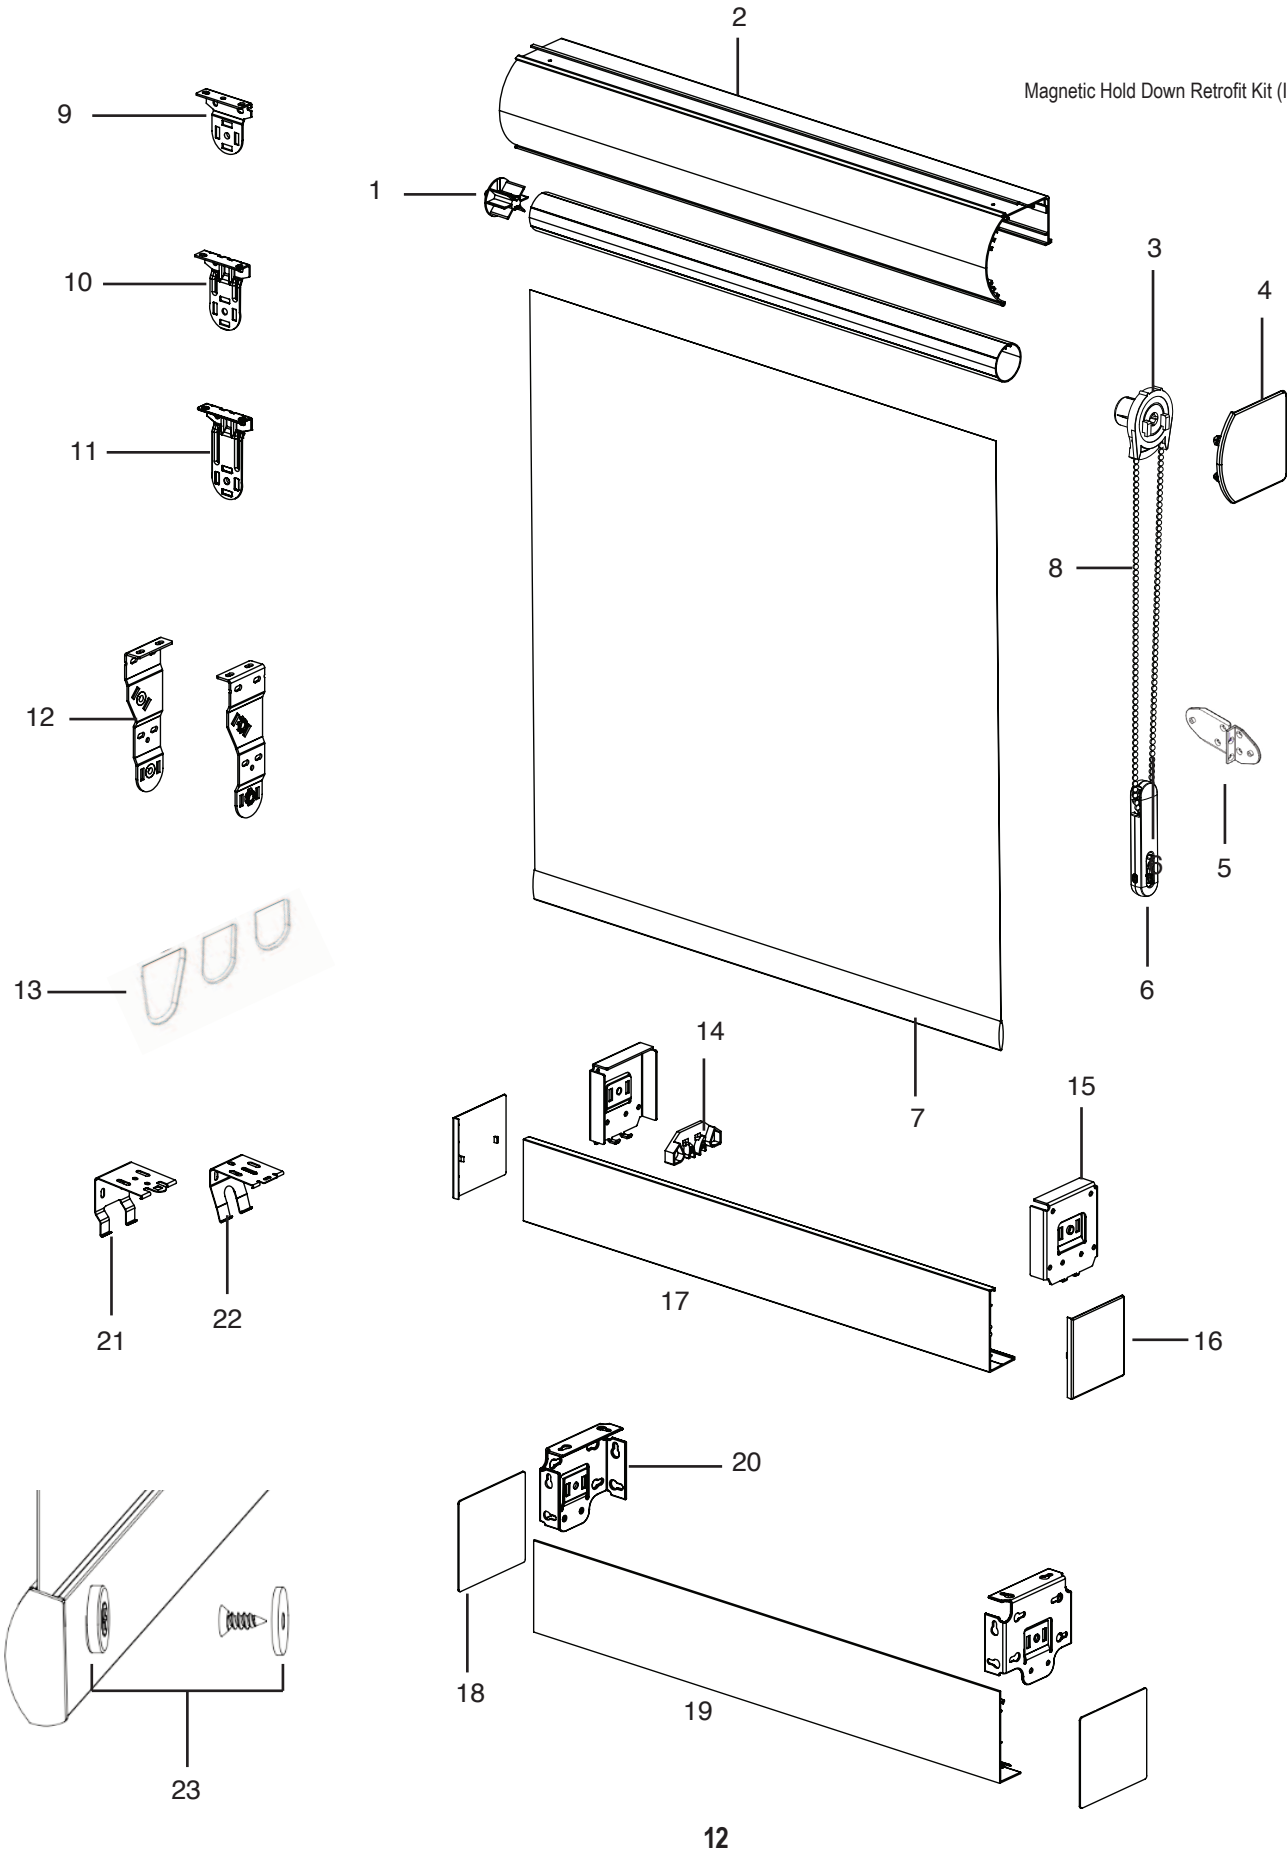

PRODUCT COMPONENTS – CONTINUOUS LOOP CONTROL

CASSETTE VALANCE & FASCIA OPTION

Magnetic Hold Down Retrofit Kit (Image not shown)