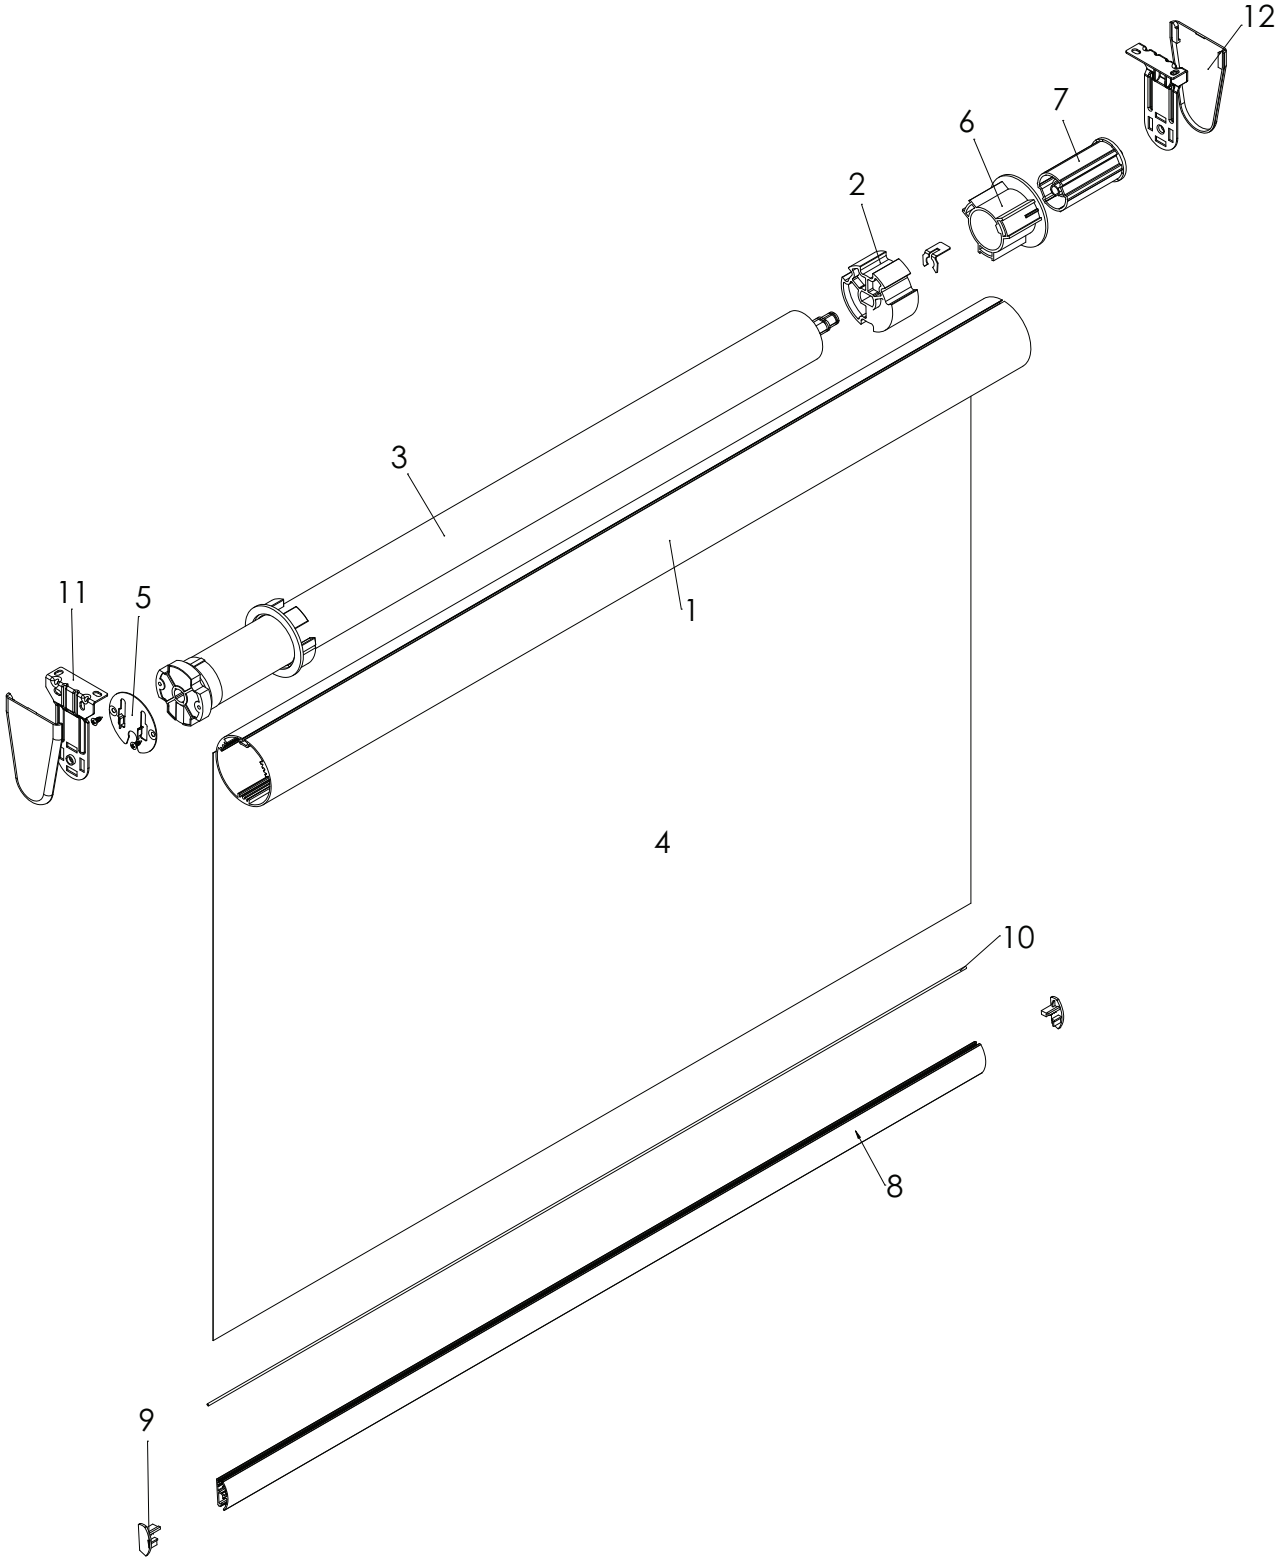

PRODUCT COMPONENTS – BLISS HARDWIRE, OPEN ROLL WITH 2-1/2" TUBE