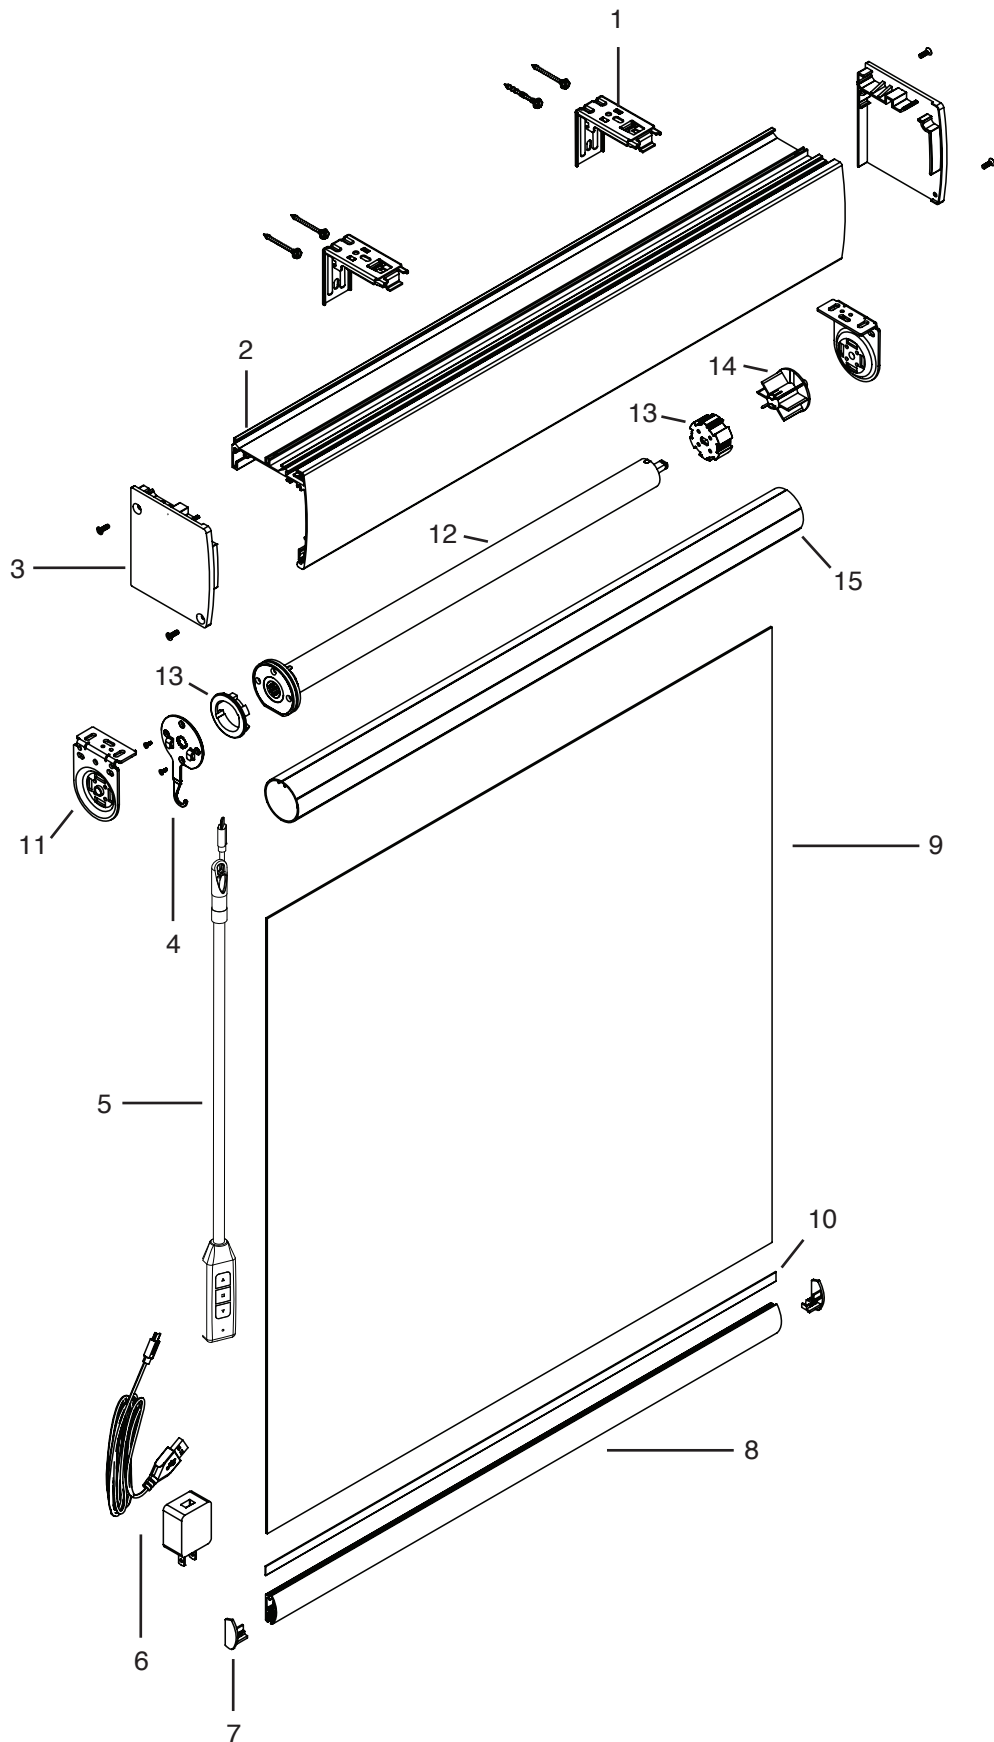

PRODUCT COMPONENTS – POWERWAND SQUARE CASSETTE