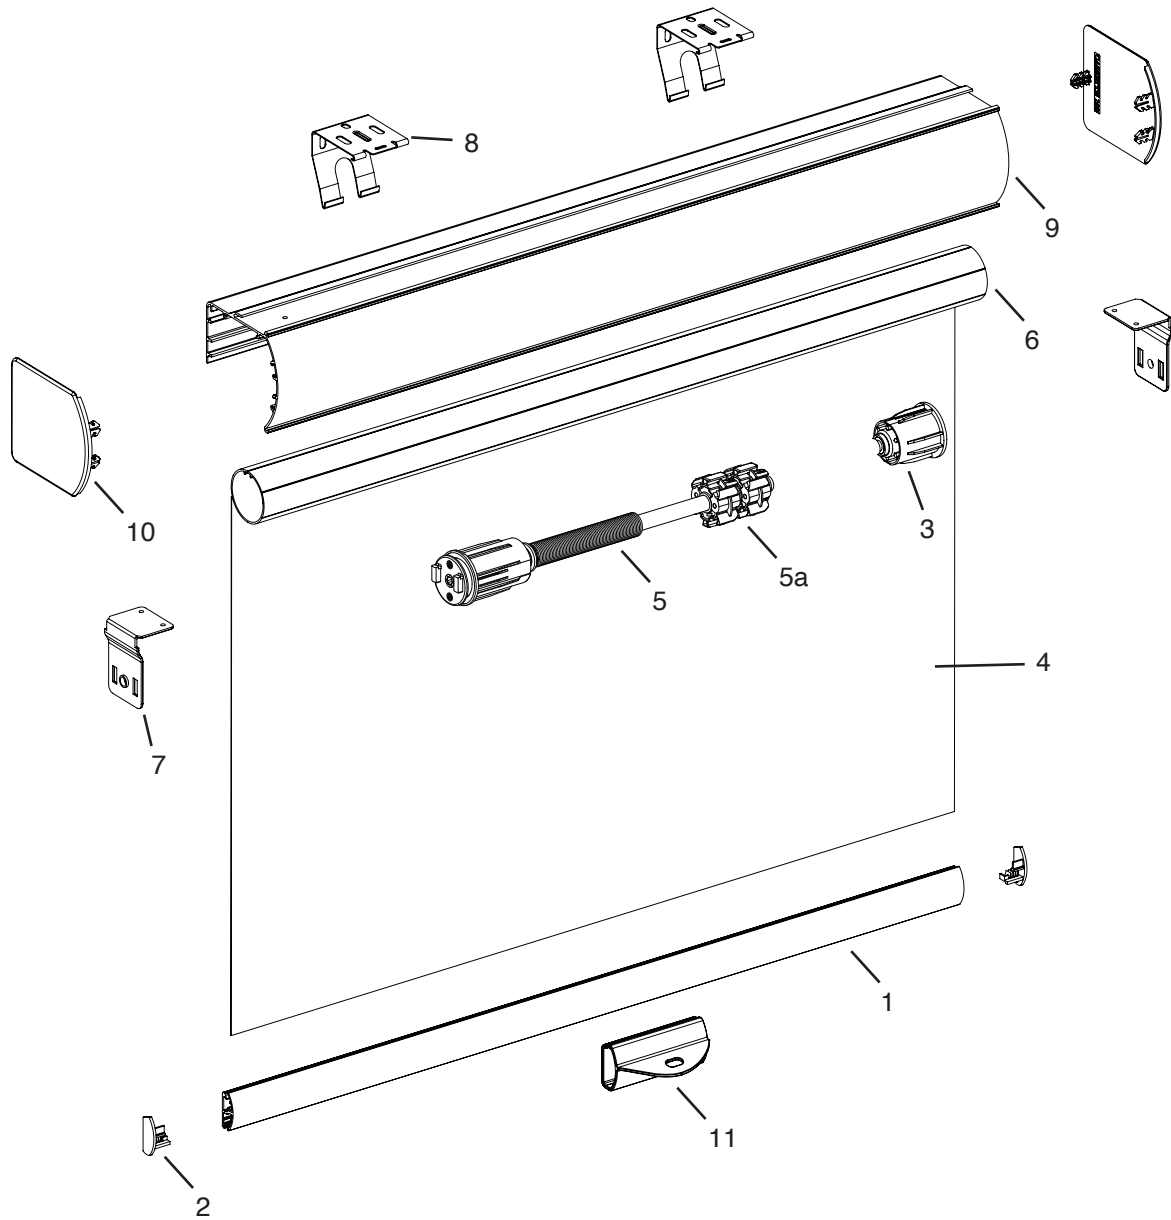

PRODUCT COMPONENTS – CORDLESS LIFT CURVED CASSETTE