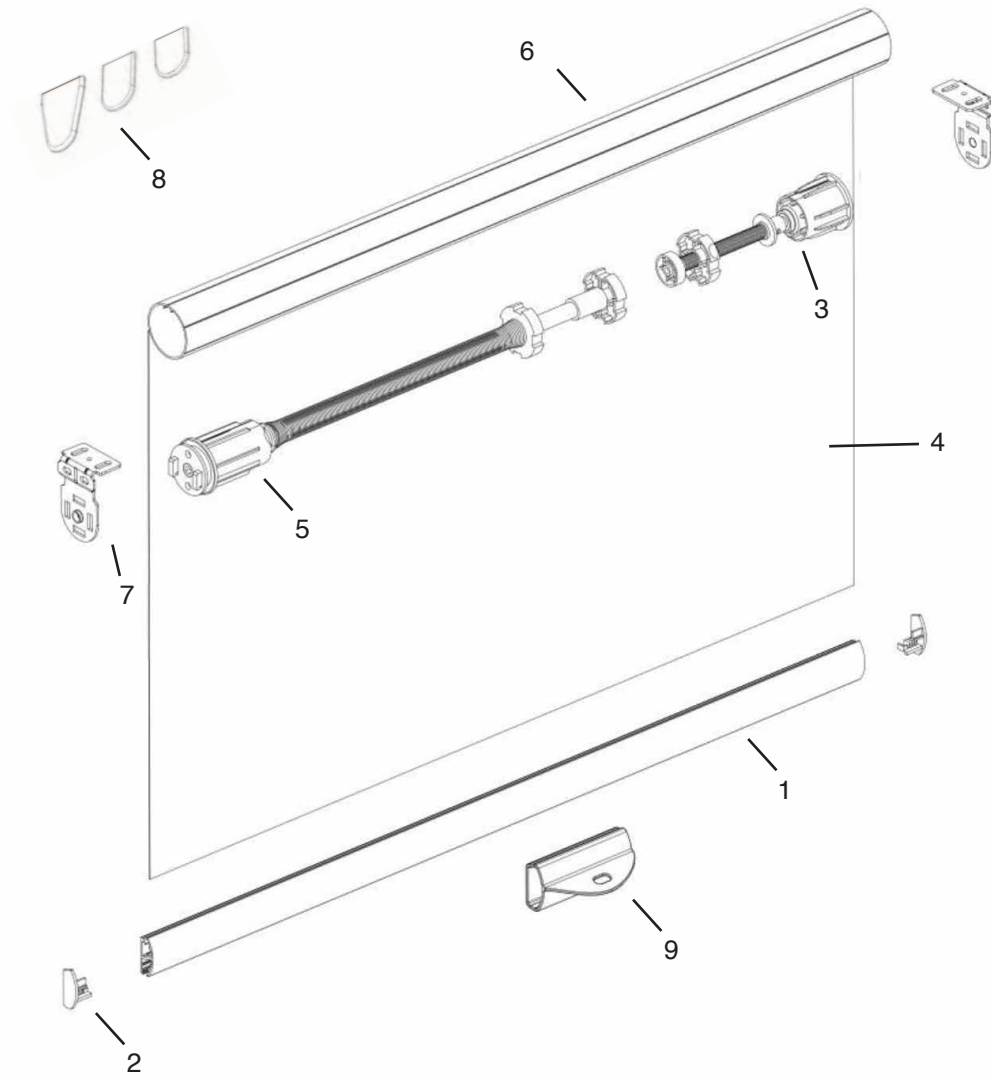

PRODUCT COMPONENTS – TOUCHLIFT OPEN ROLL