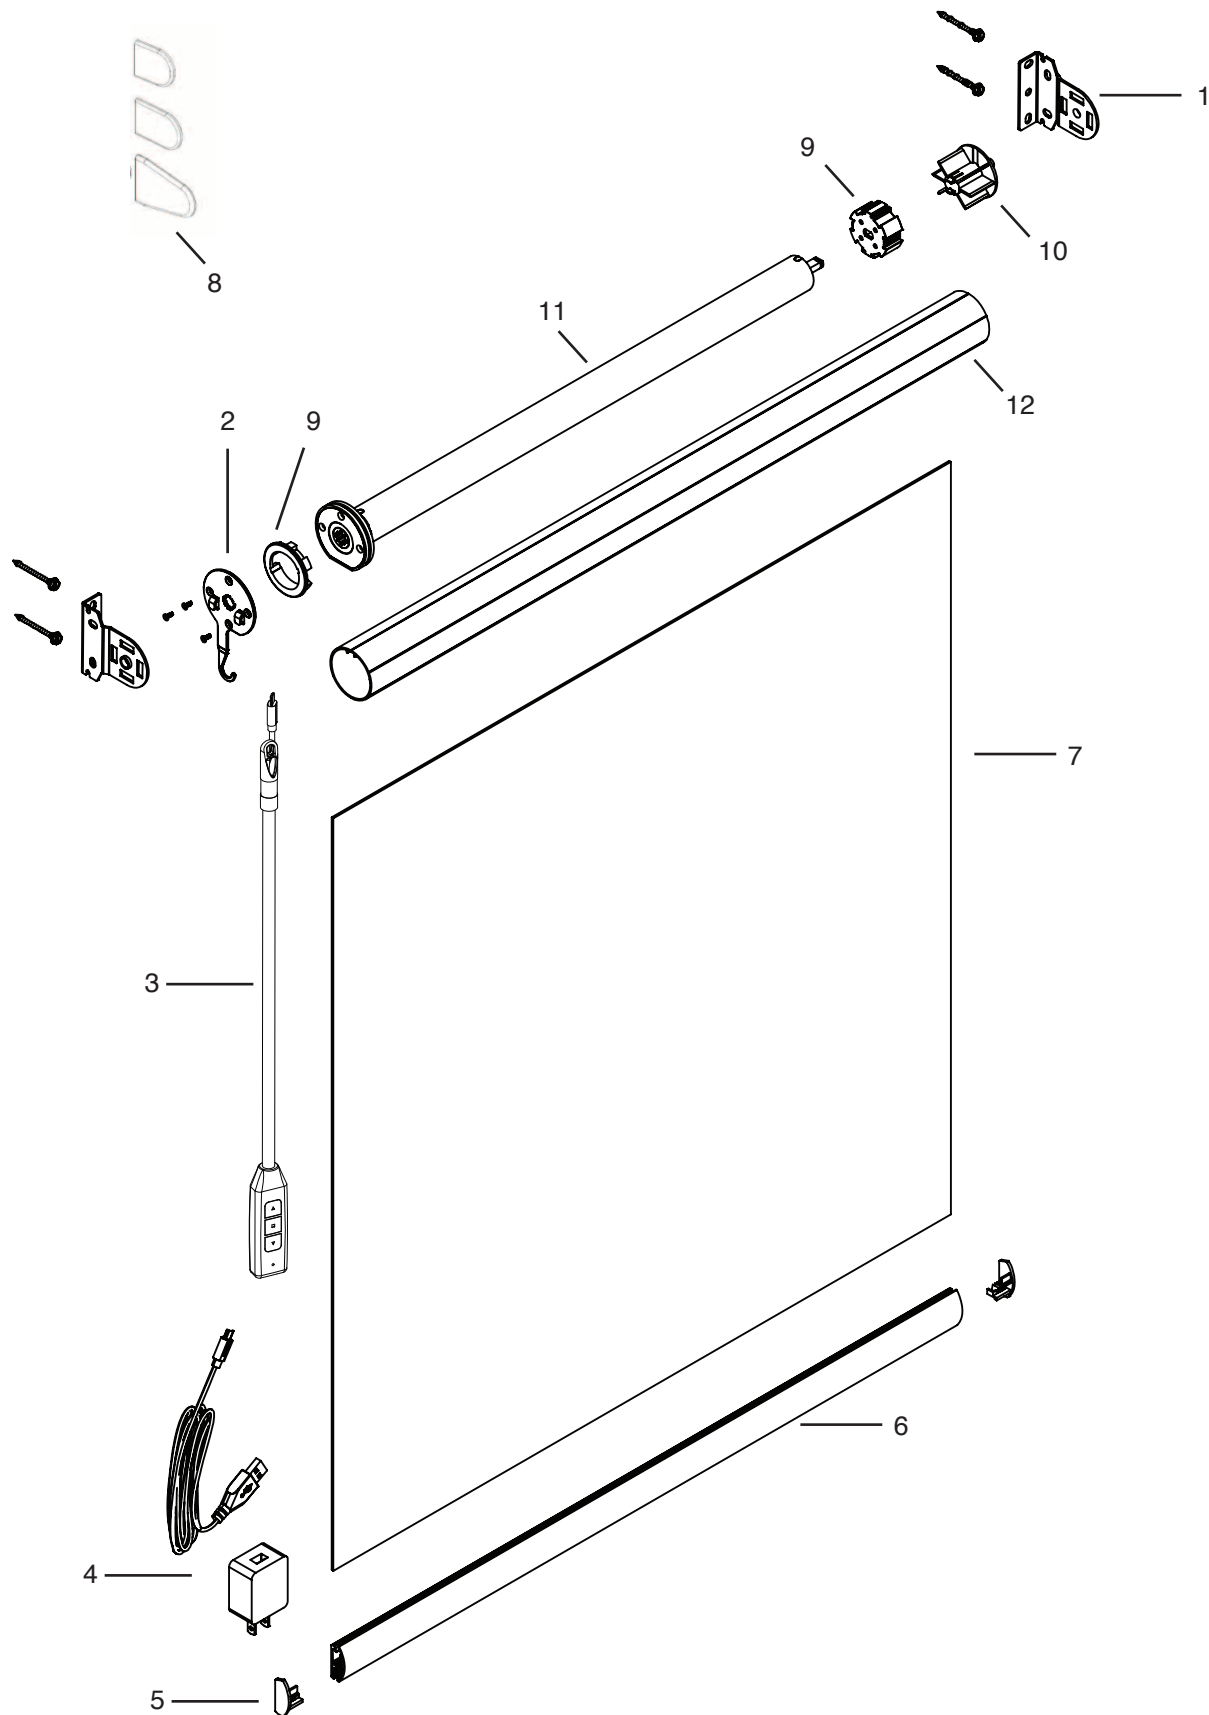

PRODUCT COMPONENTS – POWERWAND (NO TOP TREATMENT)