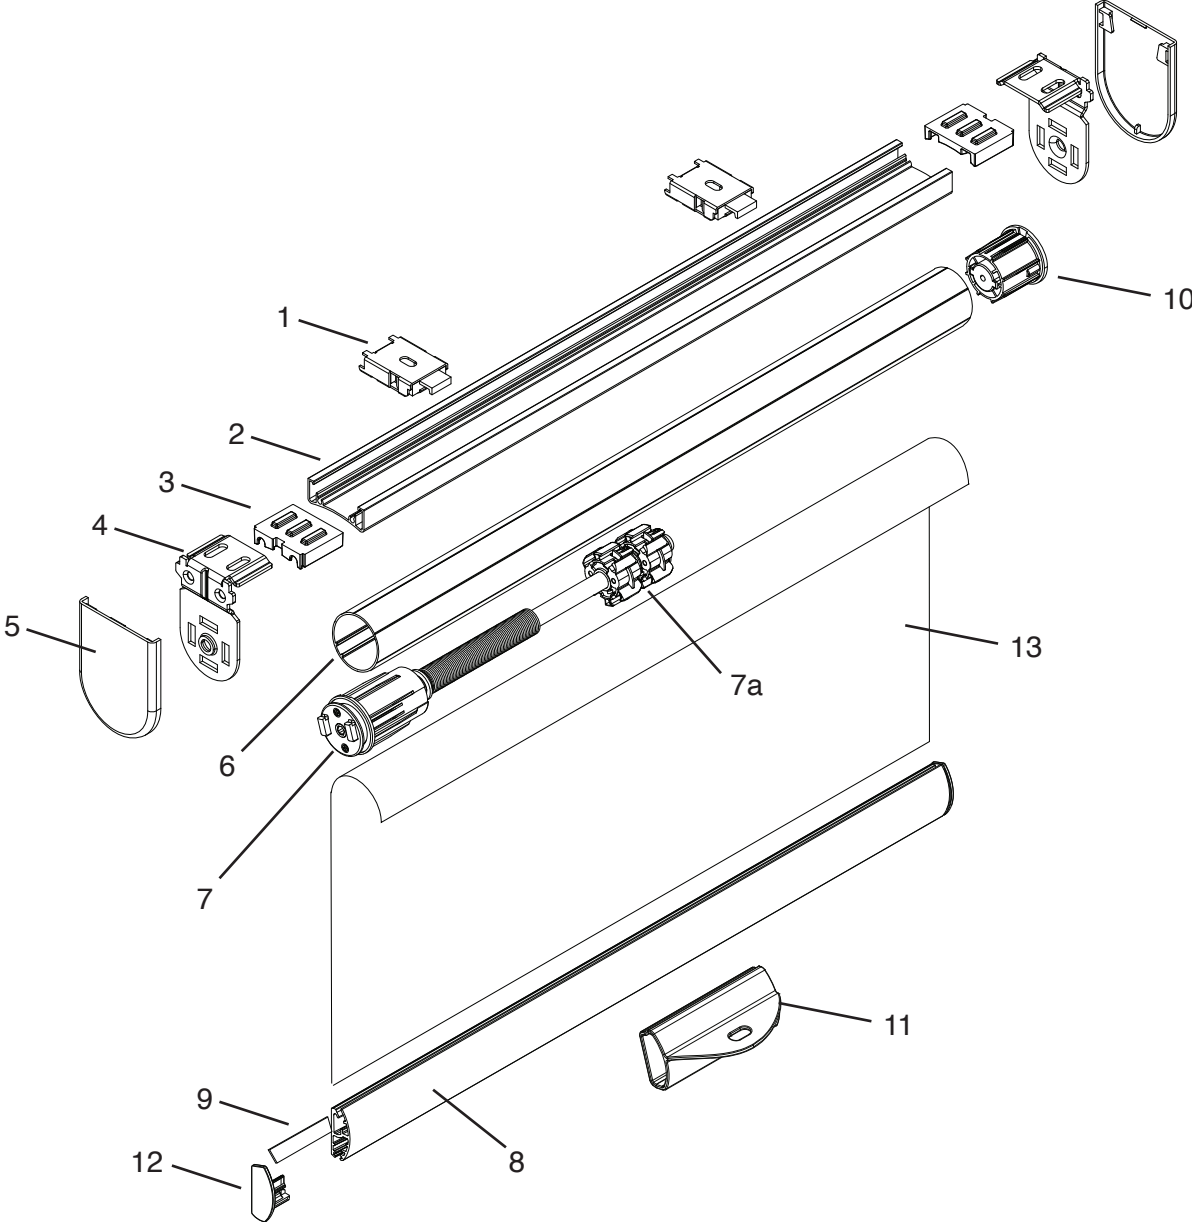

PRODUCT COMPONENTS – CORDLESS LIFT WITH MOUNTING BAR