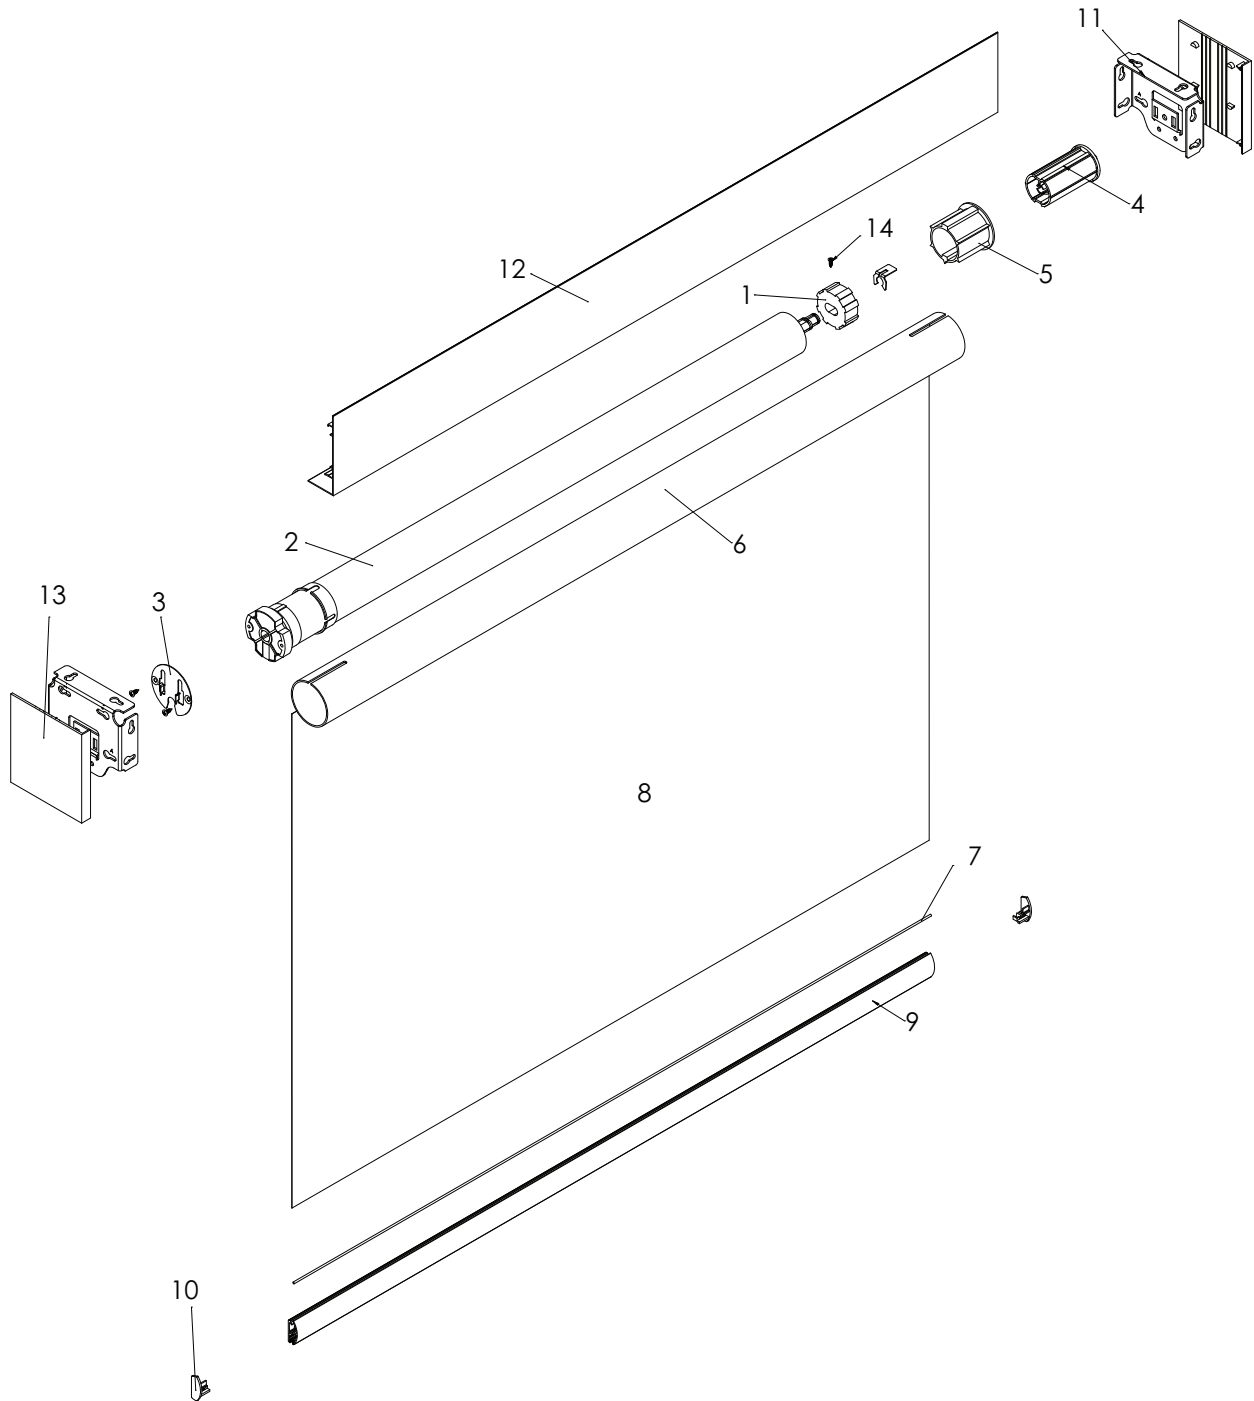

PRODUCT COMPONENTS – BLISS WITH 4" FASCIA