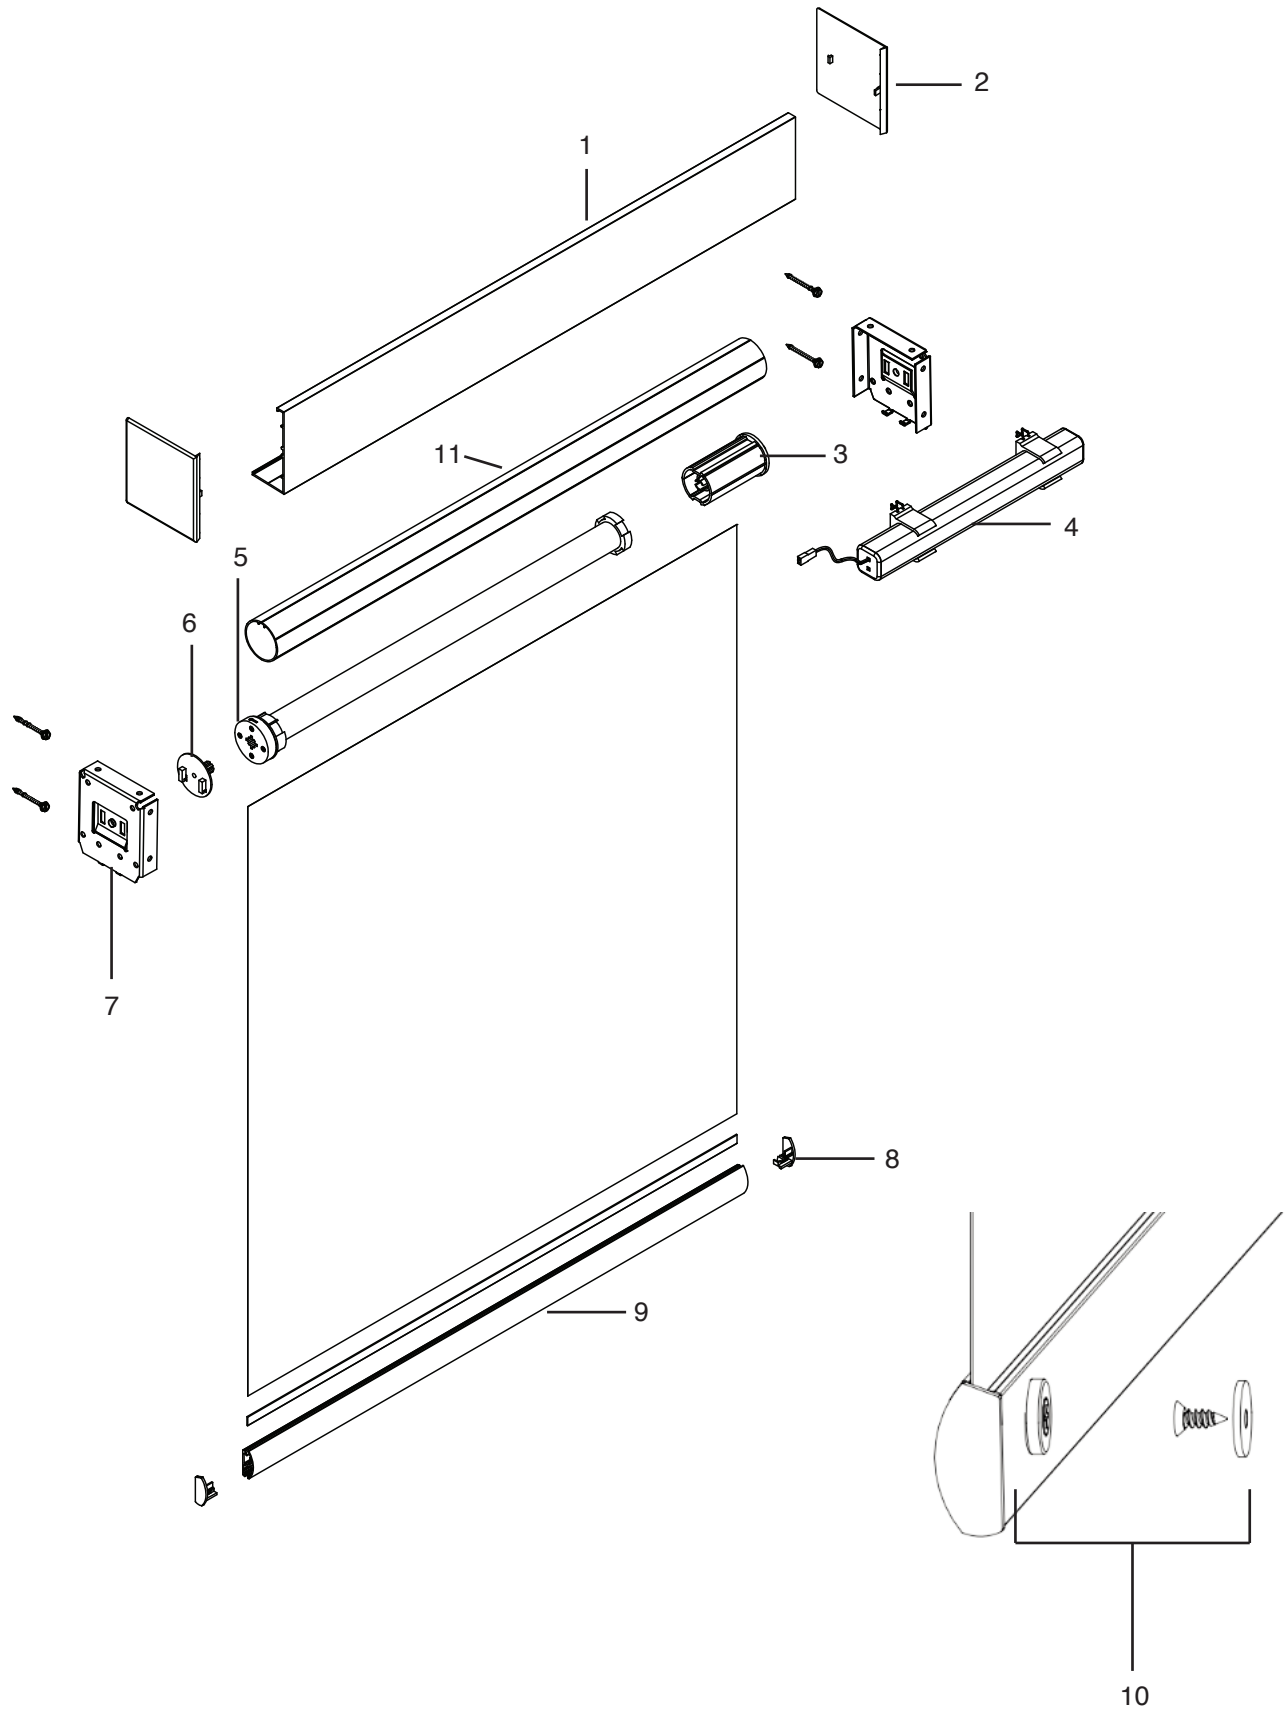

PRODUCT COMPONENTS – BLISS WITH FASCIA