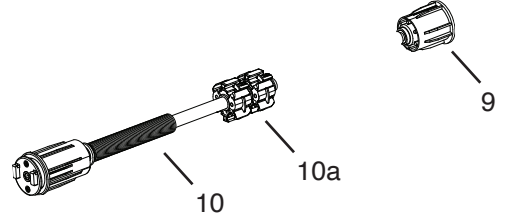

PRODUCT COMPONENTS – CORDLESS LIFT OPEN ROLL