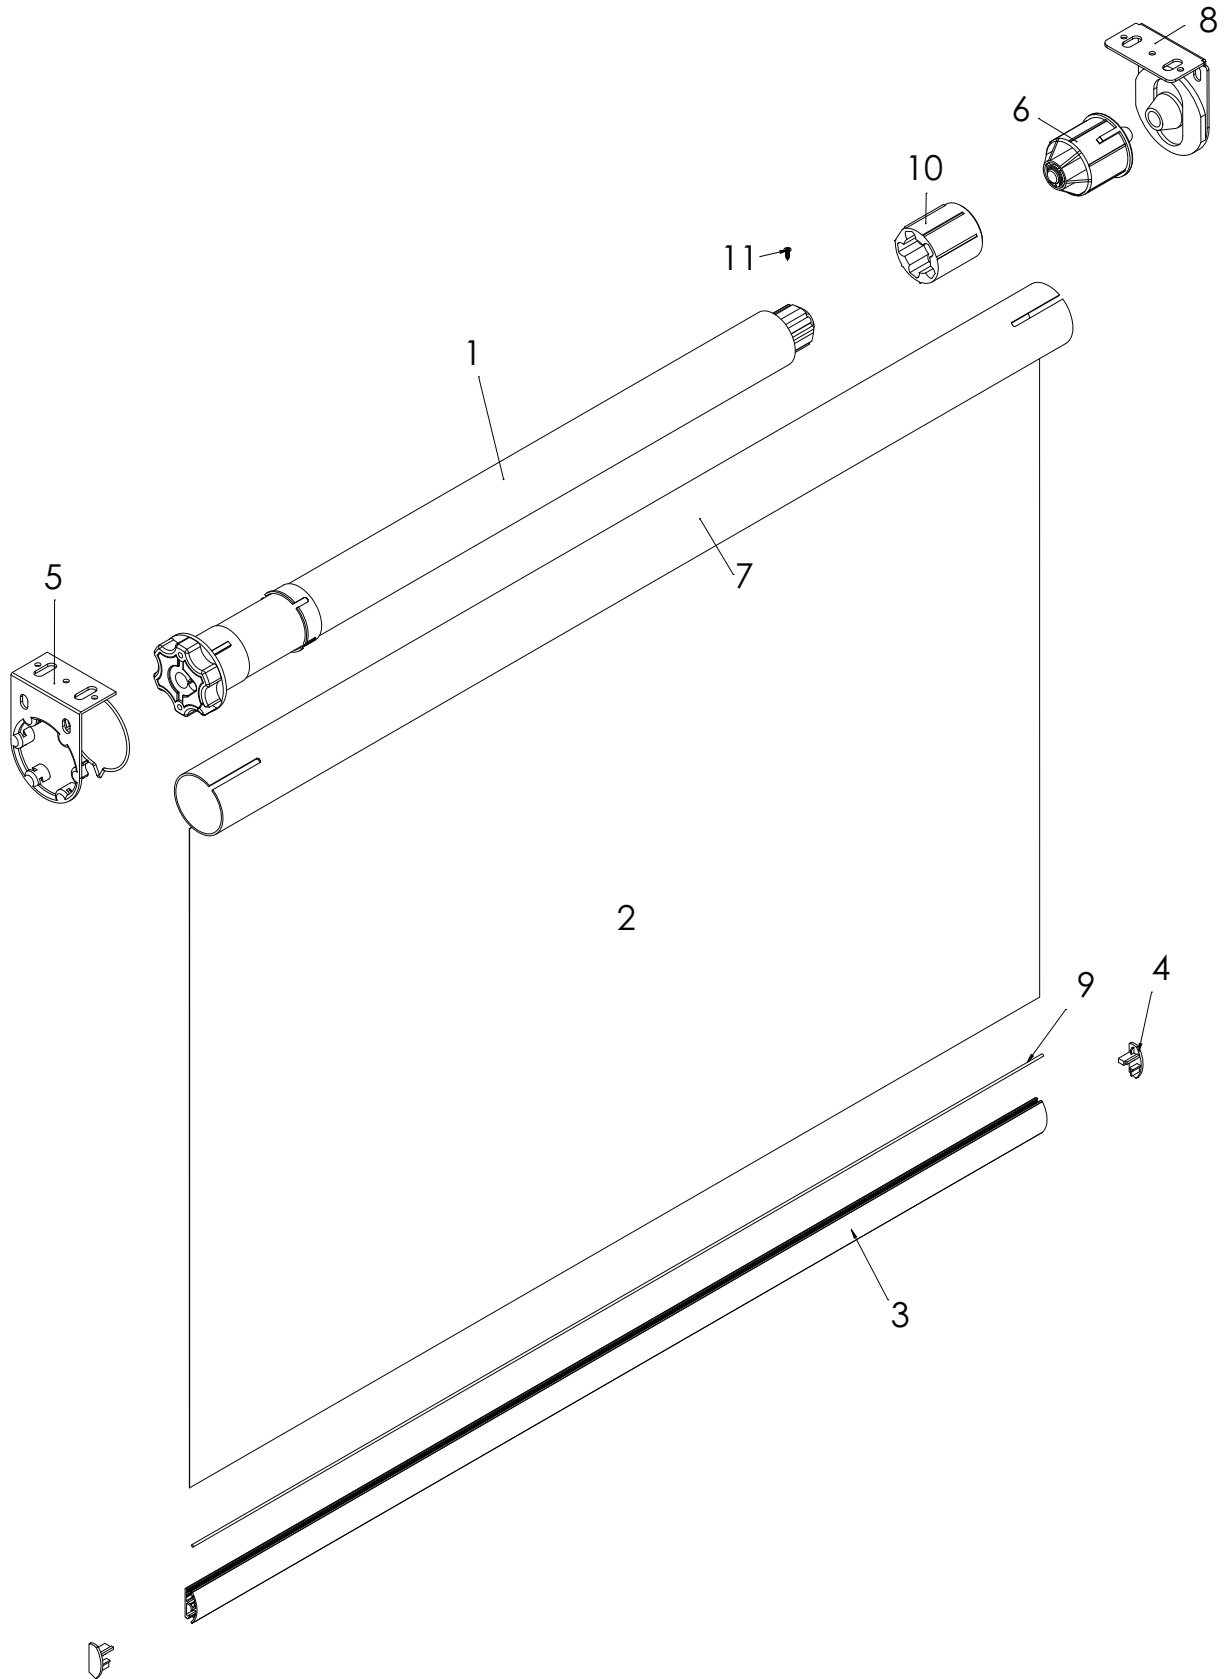

PRODUCT COMPONENTS – SOMFY HARDWIRE, OPEN ROLL WITH 2" TUBE