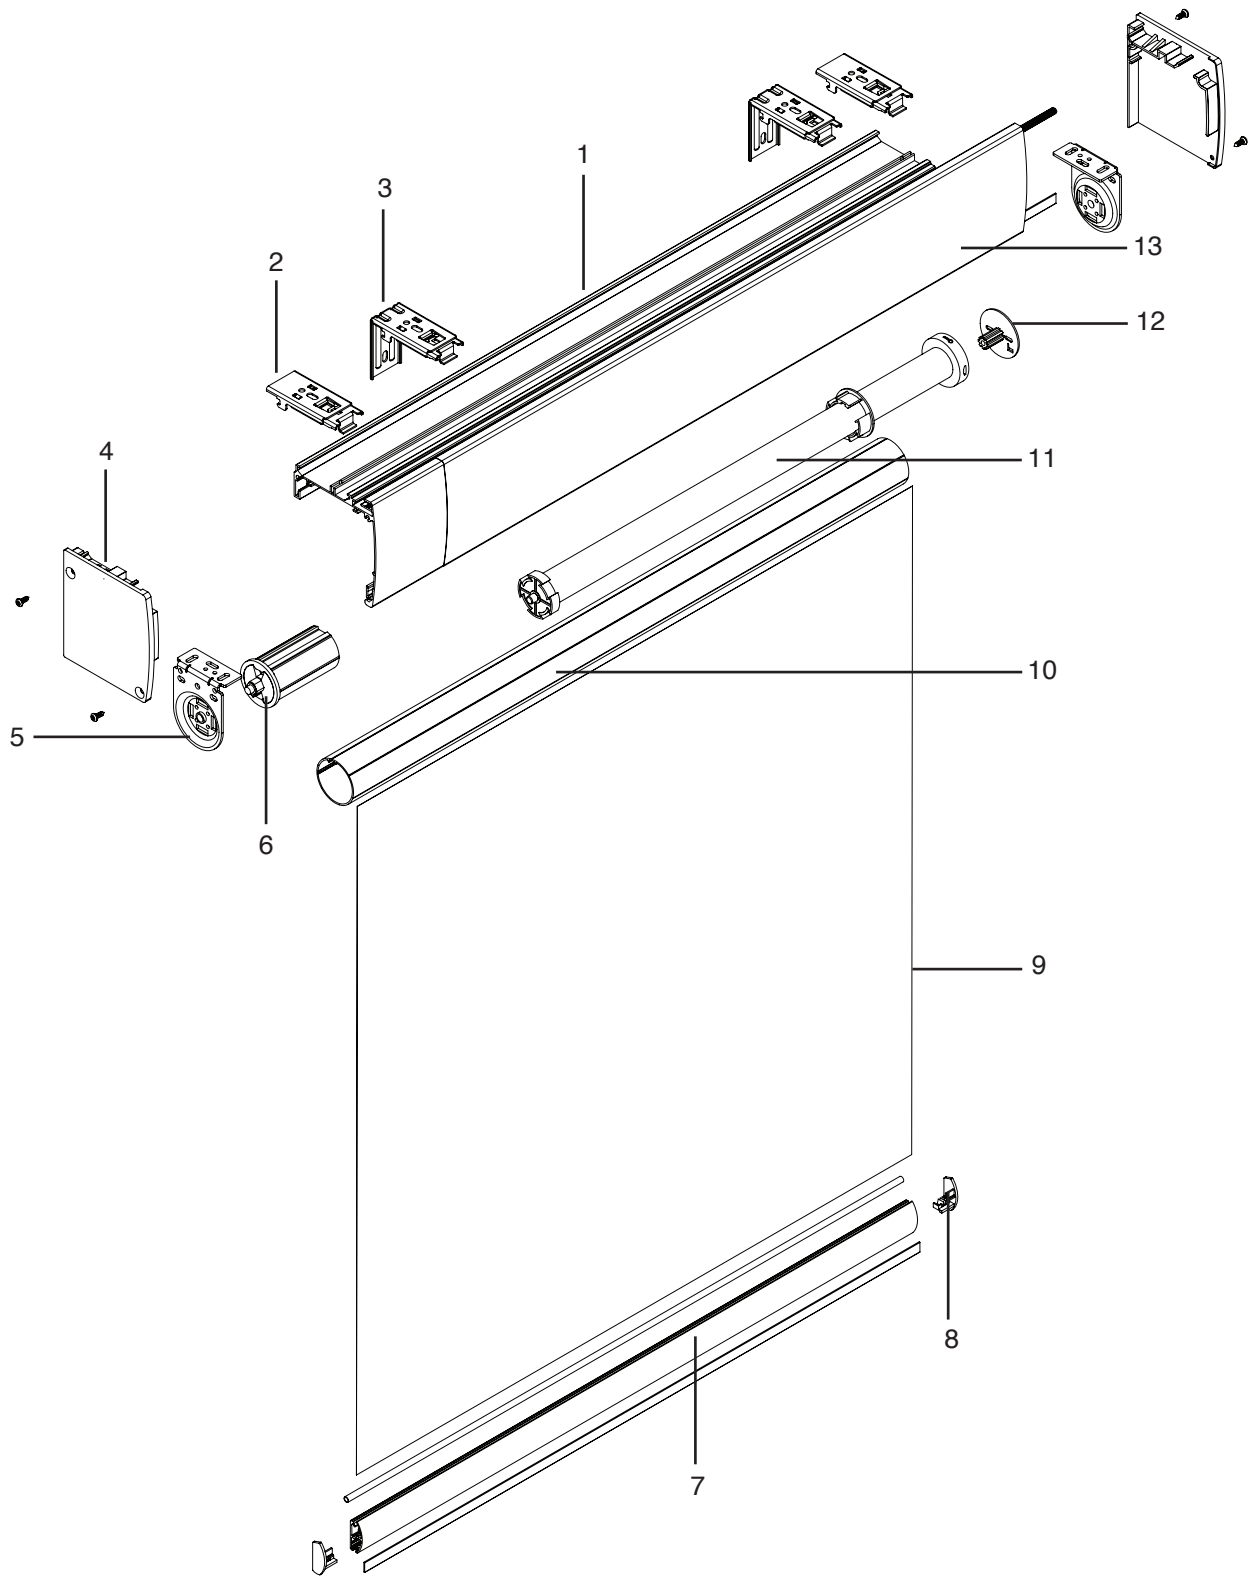

PRODUCT COMPONENTS – SOMFY WITH SQUARE CASSETTE