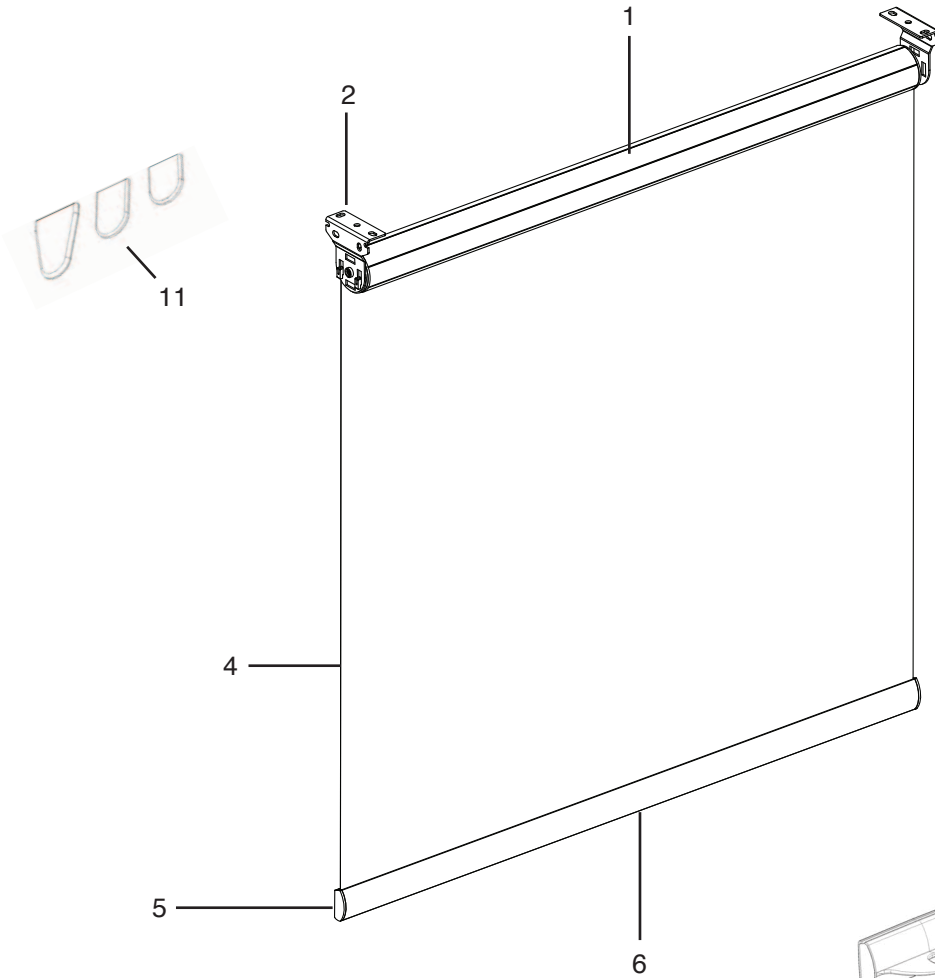

PRODUCT COMPONENTS – CORDLESS LIFT OPEN ROLL