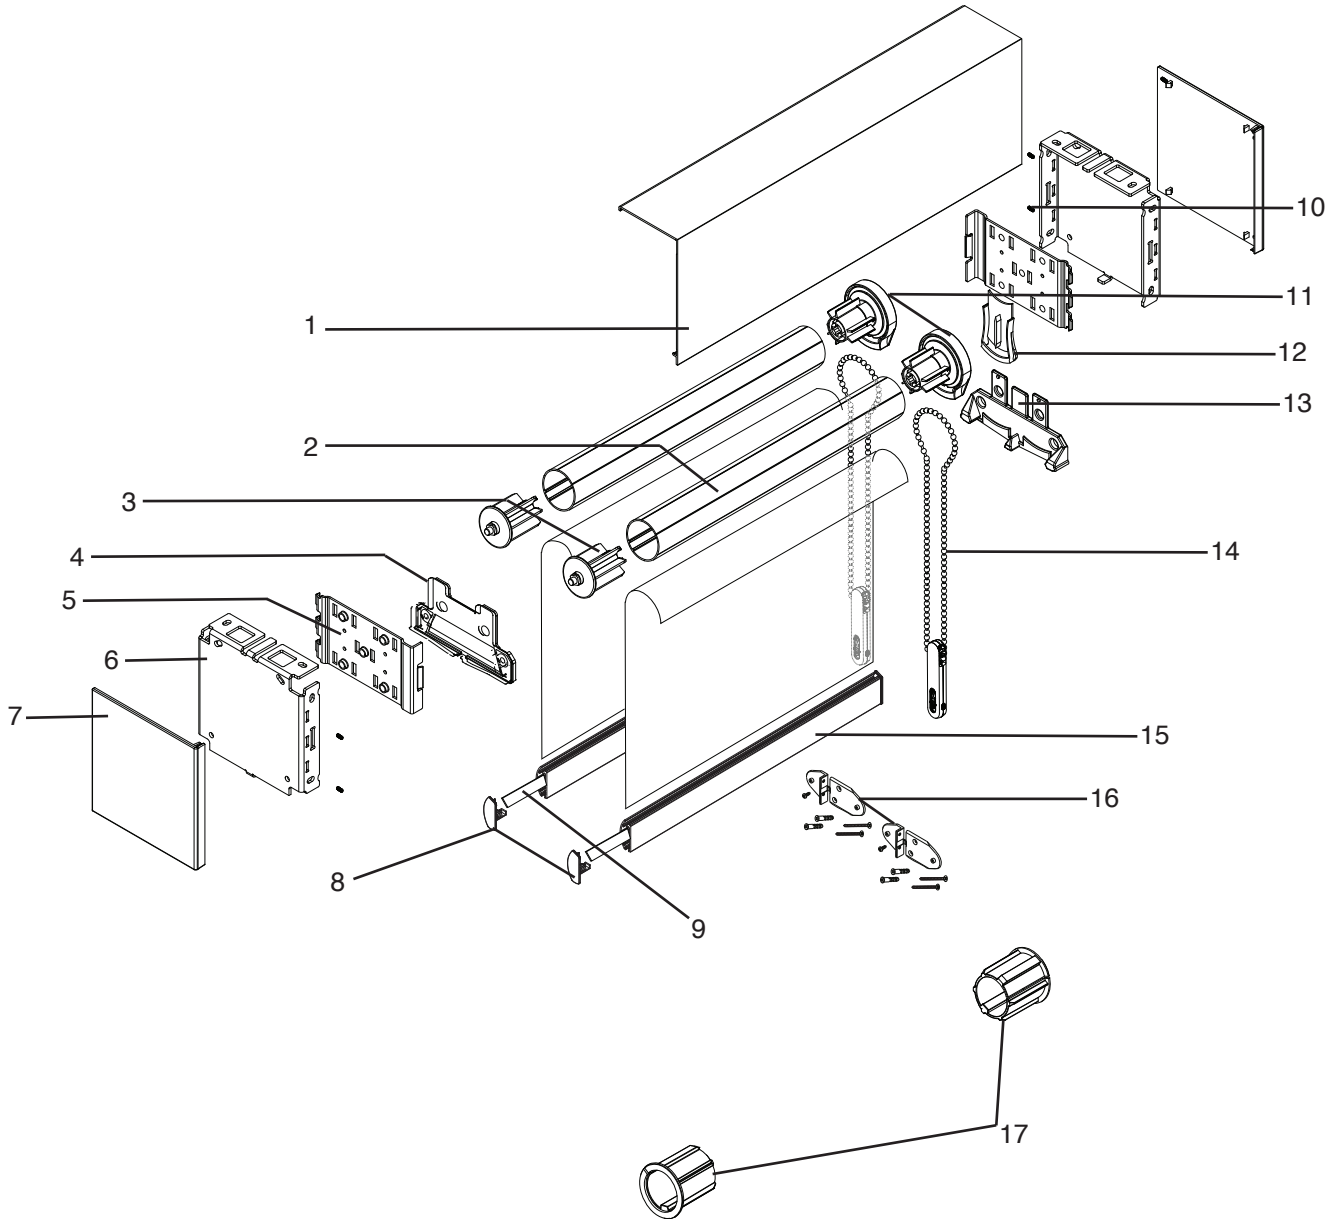

DUAL MOUNT CLUTCH WITH 5" FASCIA