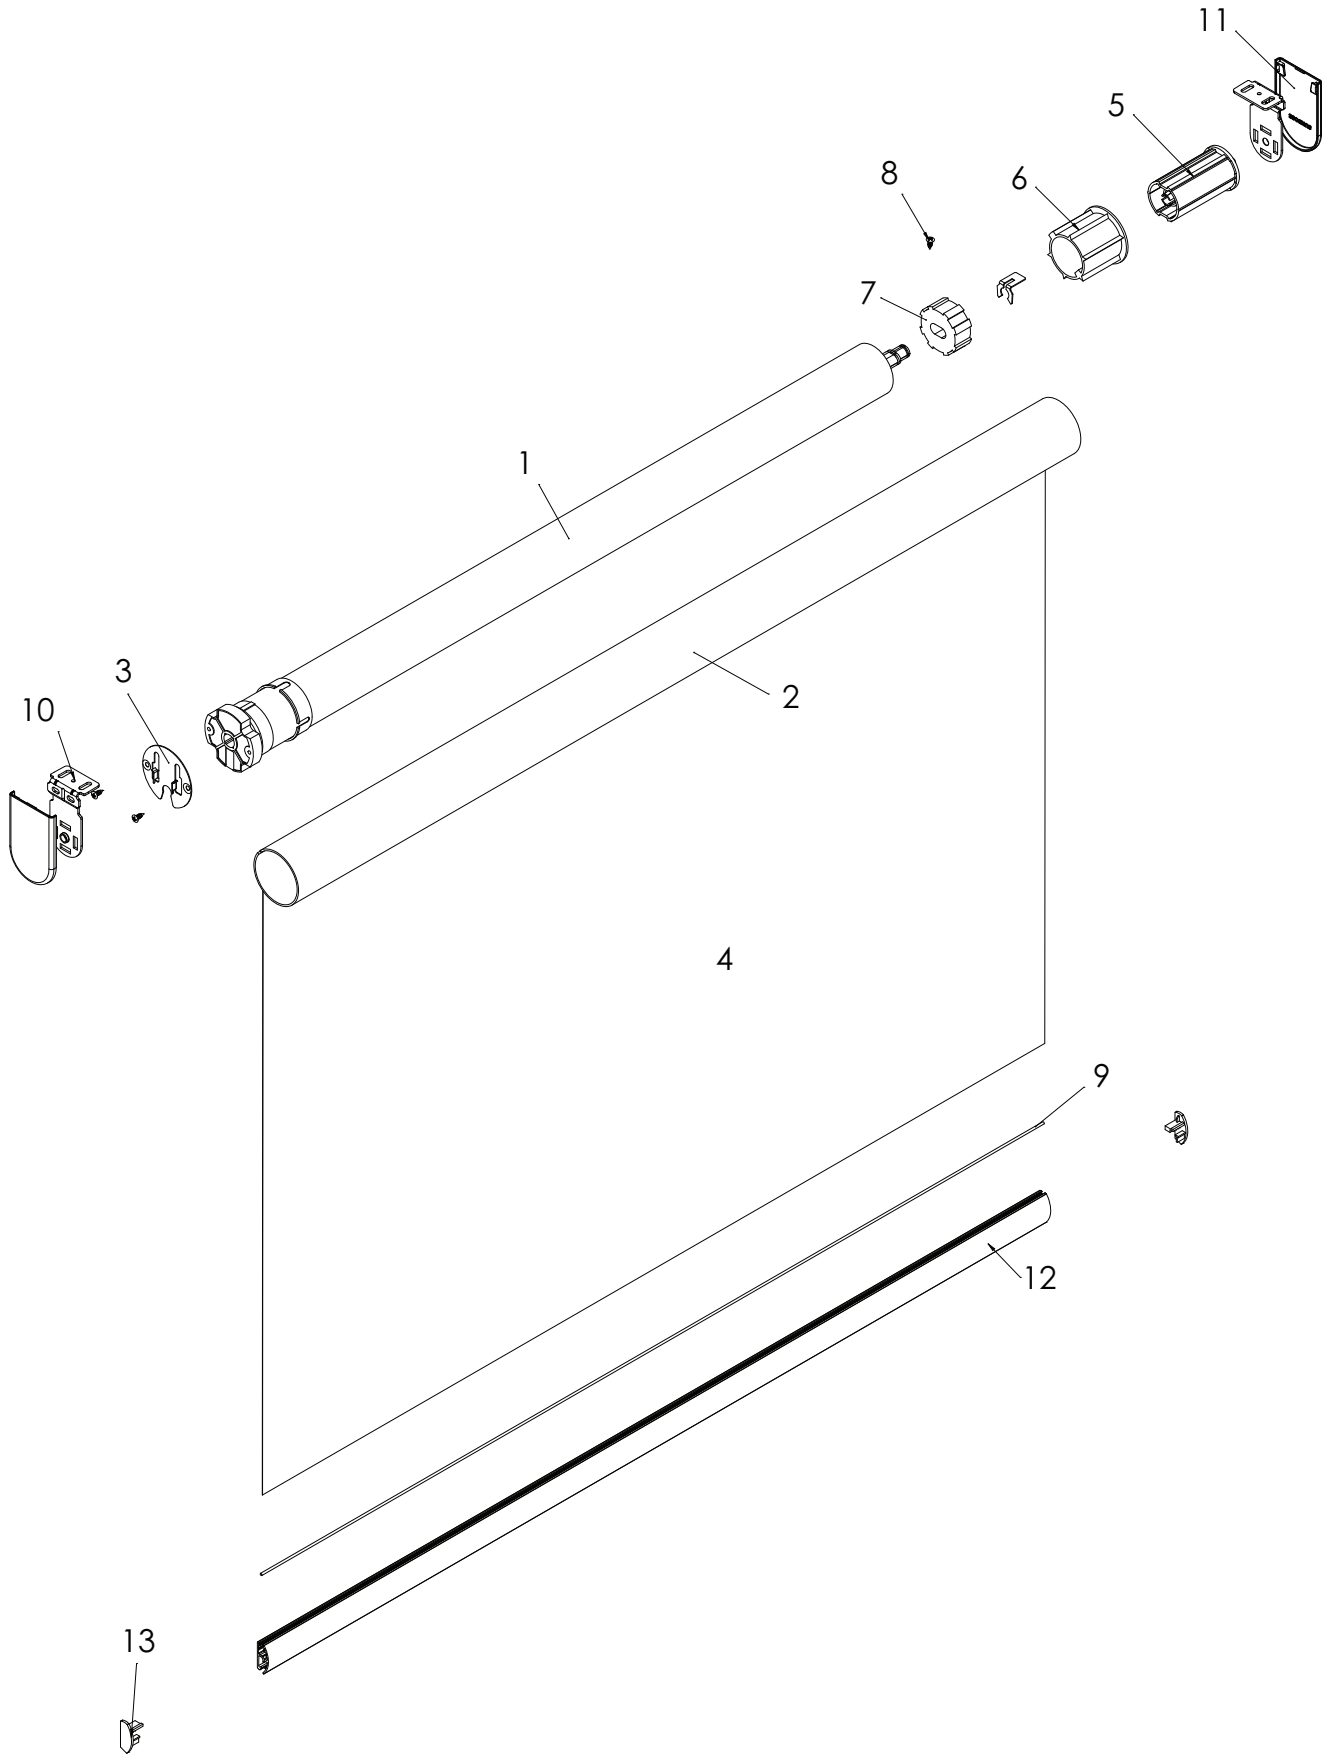

PRODUCT COMPONENTS – BLISS HARDWARE, OPEN ROLL WITH 2" TUBE