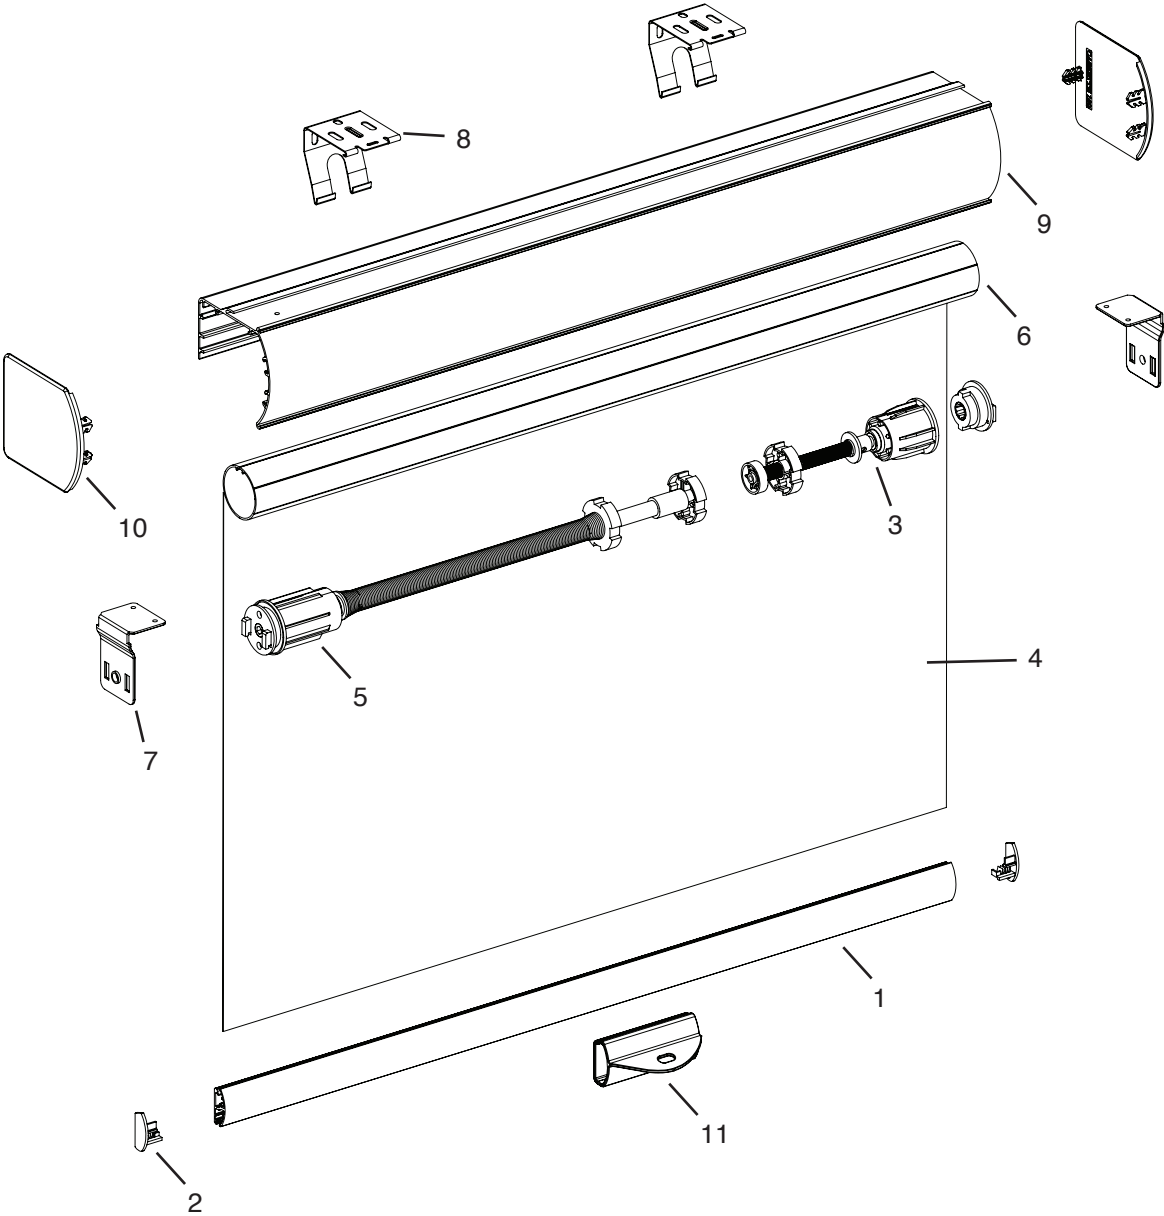

PRODUCT COMPONENTS – TOUCHLIFT ROLLER SHADE WITH CURVED CASSETTE