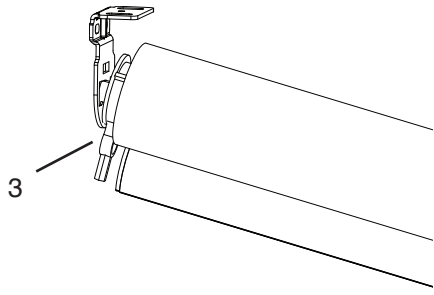

PRODUCT COMPONENTS – CORDLESS LIFT OPEN ROLL